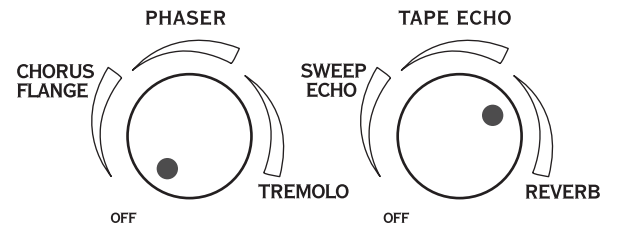

Black Dog

Outshined

We Will Rise

Laid to Rest