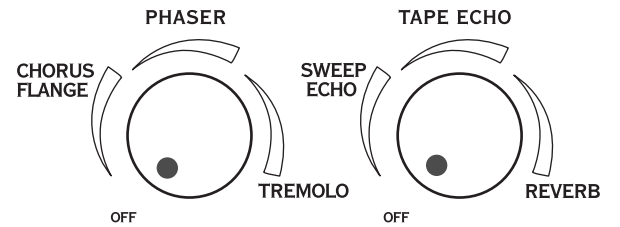

Blue Monday