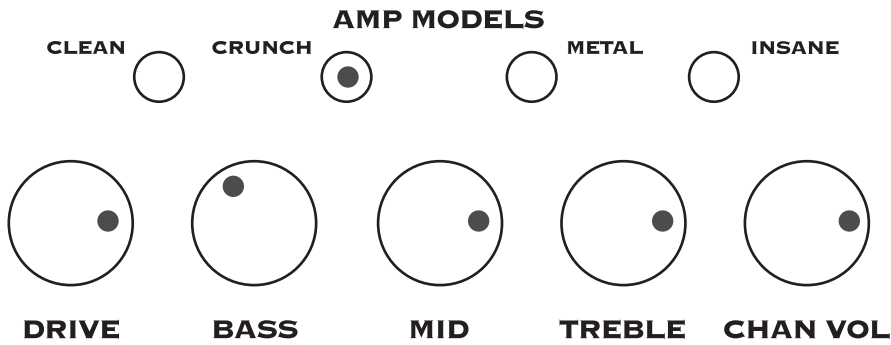

Black Dog

Outshined

We Will Rise

Laid to Rest