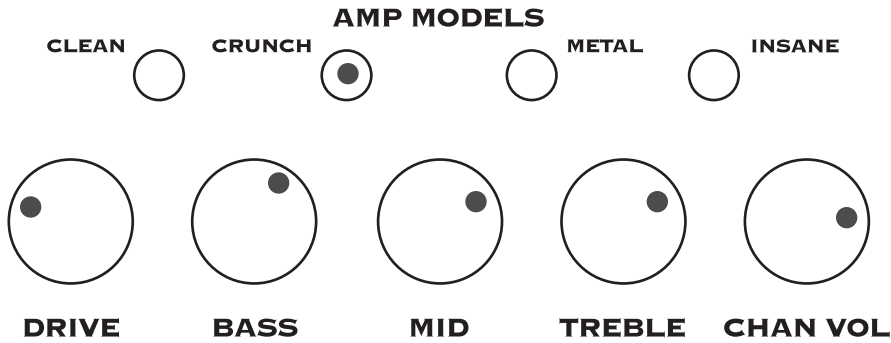

Cowboys From Hell

Johnny B. Goode

Brown Sugar

Sunshine of Your Love

Welcome Home

AMP MODELS

CLEAN CRUNCH METAL INSANE

DRIVE BASS MID TREBLE CHAN VOL