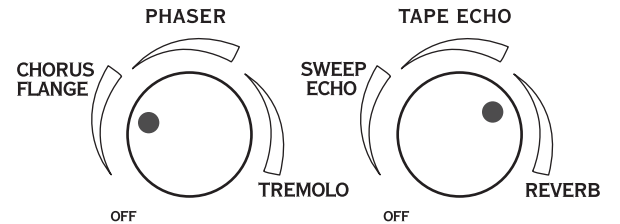

New Sensation