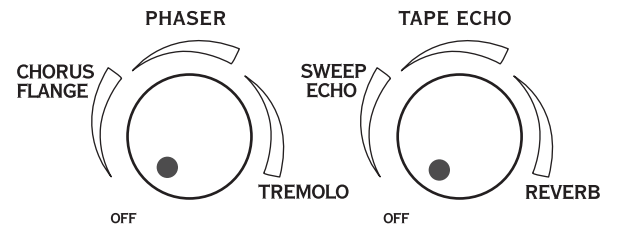

We Will Rise