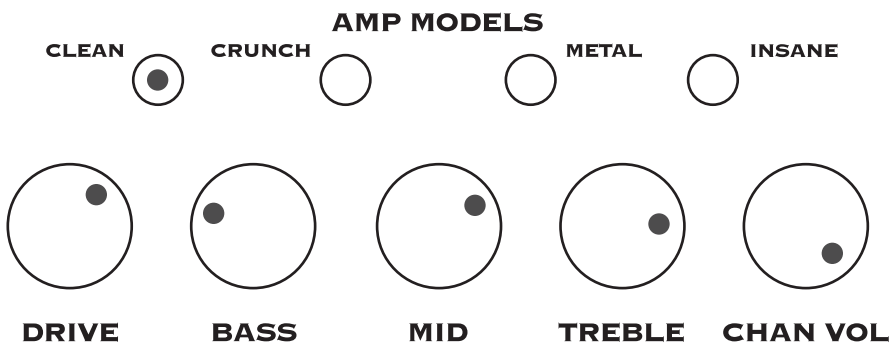

Sweet Home Alabama

Satch Boogie

All the Small Things

Enter Sandman

5-4-3-2-1

AMP MODELS

CLEAN CRUNCH METAL INSANE

DRIVE BASS MID TREBLE CHAN VOL