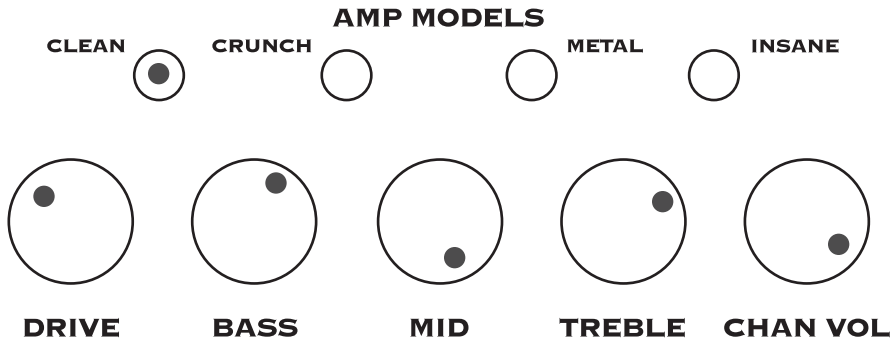

New Sensation