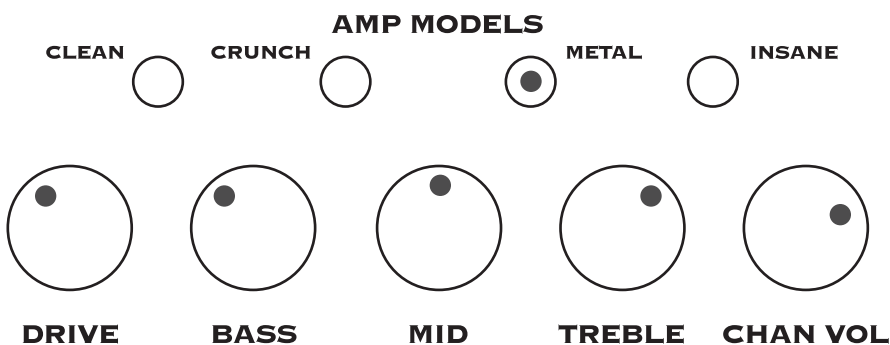

Sweet Home Alabama

Satch Boogie

All the Small Things

Enter Sandman

5-4-3-2-1

AMP MODELS

CLEAN CRUNCH METAL INSANE

DRIVE BASS MID TREBLE CHAN VOL