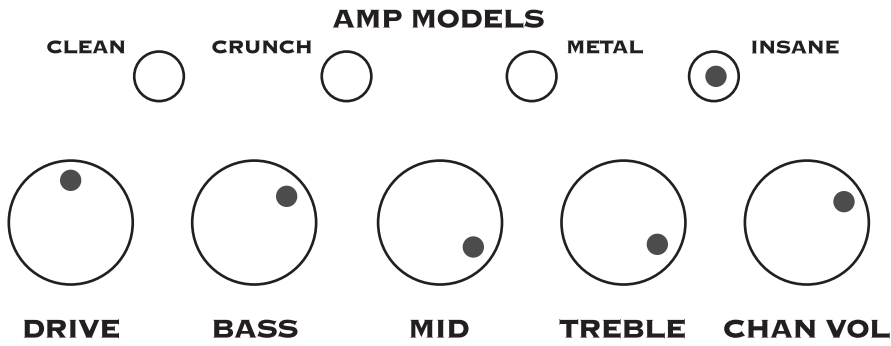

Blue Monday