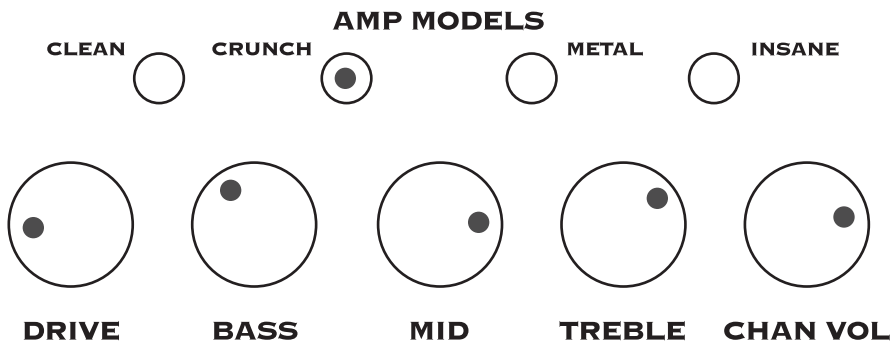

Cowboys From Hell

Johnny B. Goode

Brown Sugar

Sunshine of Your Love

Welcome Home

AMP MODELS

CLEAN CRUNCH METAL INSANE

DRIVE BASS MID TREBLE CHAN VOL