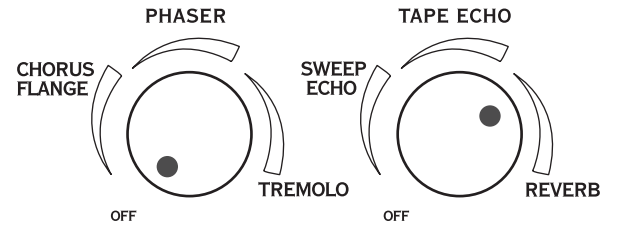

Cowboys From Hell