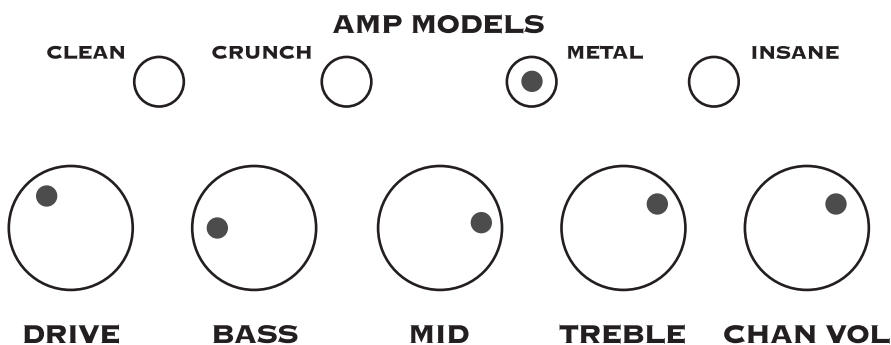

Laid to Rest