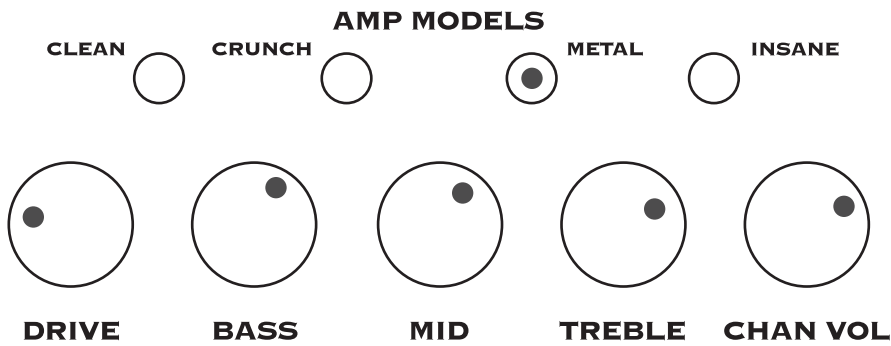

Black Dog

Outshined

We Will Rise

Laid to Rest