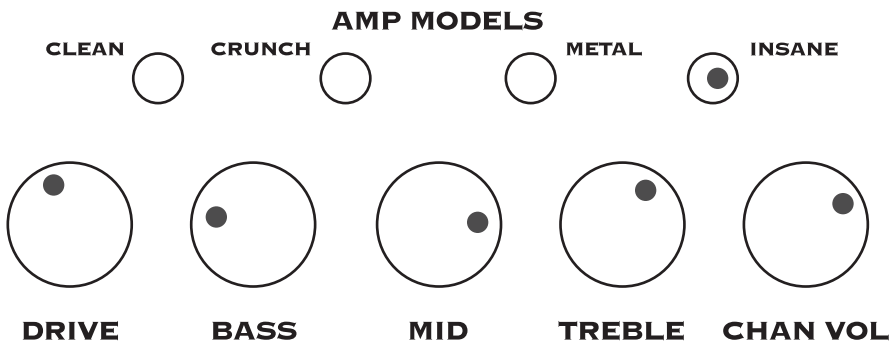

Sweet Home Alabama

Satch Boogie

All the Small Things

Enter Sandman

5-4-3-2-1

AMP MODELS

CLEAN CRUNCH METAL INSANE

DRIVE BASS MID TREBLE CHAN VOL