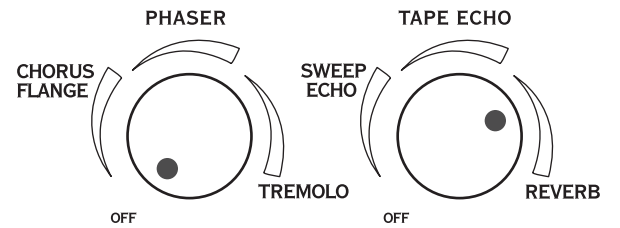

Sweet Home Alabama

Satch Boogie

All the Small Things

Enter Sandman

5-4-3-2-1

AMP MODELS

CLEAN CRUNCH METAL INSANE

DRIVE BASS MID TREBLE CHAN VOL