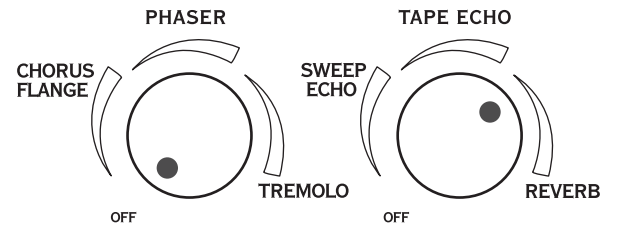

Johnny B. Goode