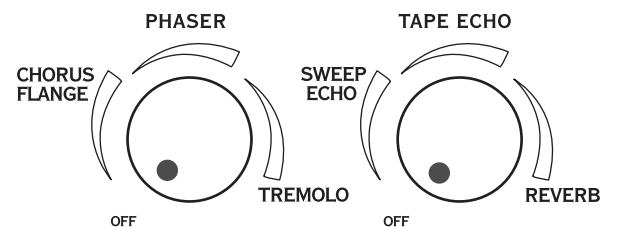

Sweet Home Alabama

Satch Boogie

All the Small Things

Enter Sandman

5-4-3-2-1

AMP MODELS

CLEAN CRUNCH METAL INSANE

DRIVE BASS MID TREBLE CHAN VOL