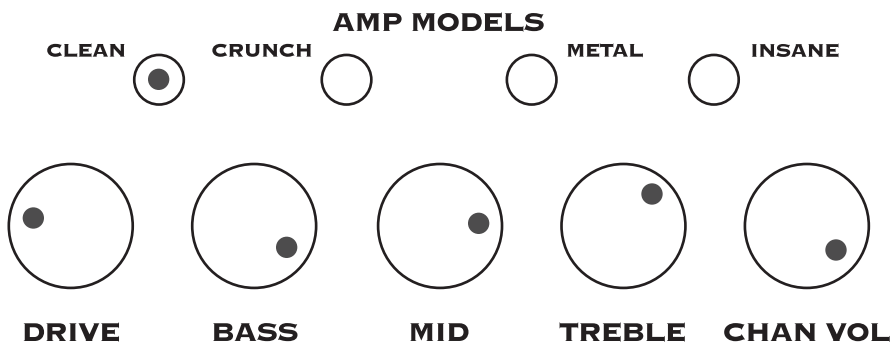

Sweet Home Alabama

Satch Boogie

All the Small Things

Enter Sandman

5-4-3-2-1

AMP MODELS

CLEAN CRUNCH METAL INSANE

DRIVE BASS MID TREBLE CHAN VOL