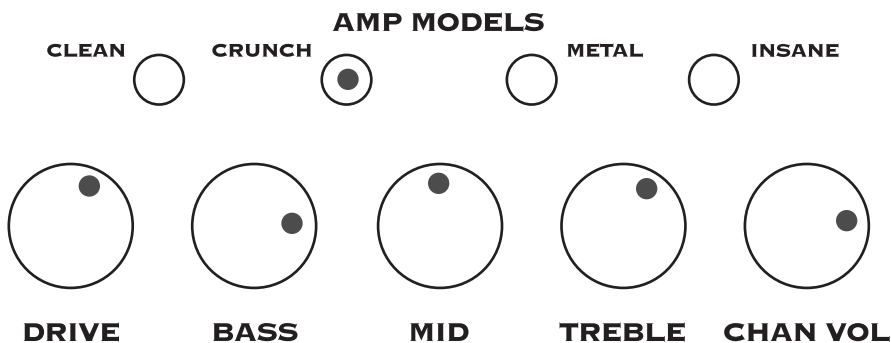

Cowboys From Hell

Johnny B. Goode

Brown Sugar

Sunshine of Your Love

Welcome Home

AMP MODELS

CLEAN CRUNCH METAL INSANE

DRIVE BASS MID TREBLE CHAN VOL