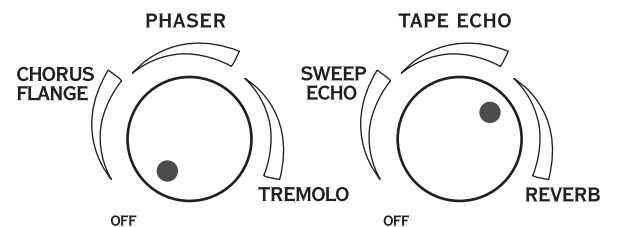

Sunshine of Your Love