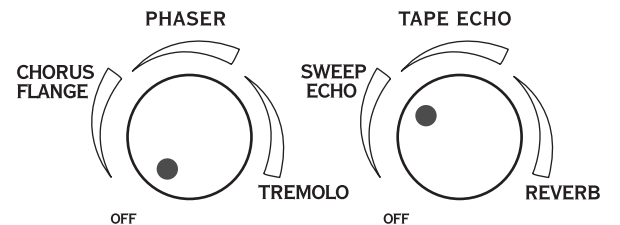

Sweet Home Alabama

Satch Boogie

All the Small Things

Enter Sandman

5-4-3-2-1

AMP MODELS

CLEAN CRUNCH METAL INSANE

DRIVE BASS MID TREBLE CHAN VOL