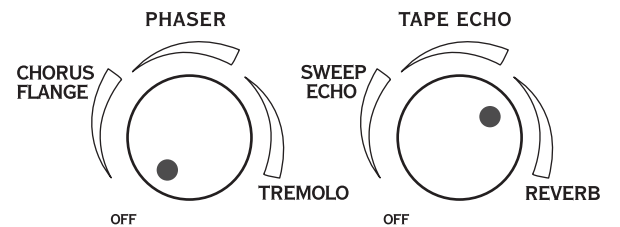

Black Dog

Outshined

We Will Rise

Laid to Rest