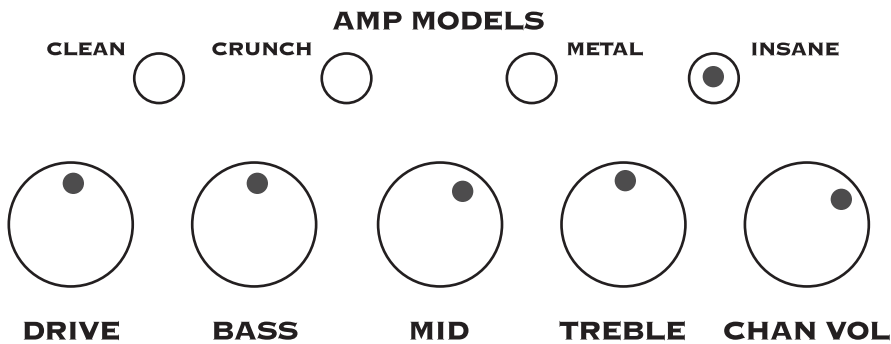

We Will Rise