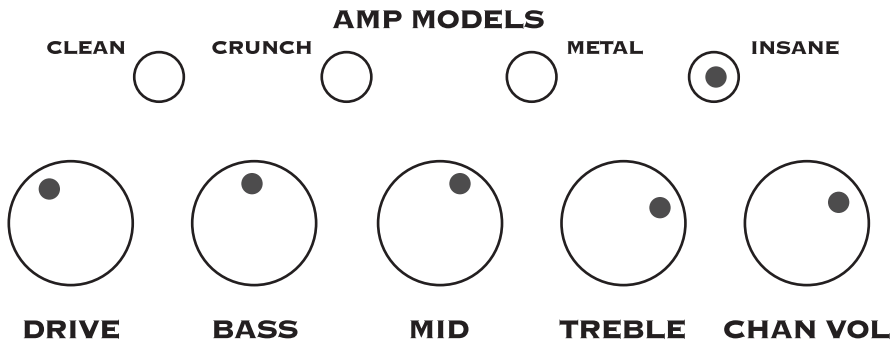

Cliffs of Dover