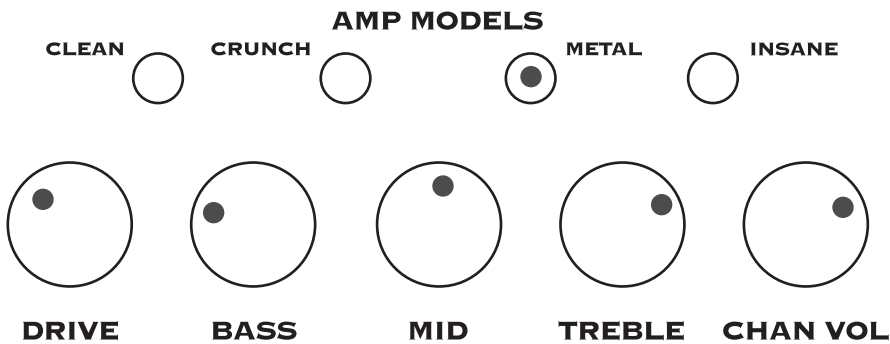

Sweet Home Alabama

Satch Boogie

All the Small Things

Enter Sandman

5-4-3-2-1

AMP MODELS

CLEAN CRUNCH METAL INSANE

DRIVE BASS MID TREBLE CHAN VOL