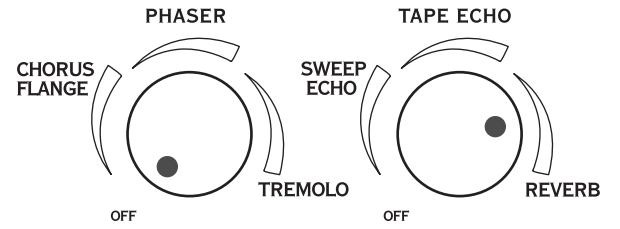

Cliffs of Dover