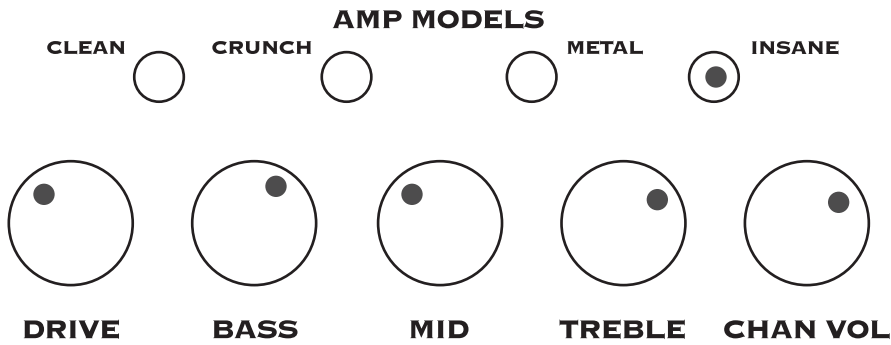

Cowboys From Hell

Johnny B. Goode

Brown Sugar

Sunshine of Your Love

Welcome Home

AMP MODELS

CLEAN CRUNCH METAL INSANE

DRIVE BASS MID TREBLE CHAN VOL