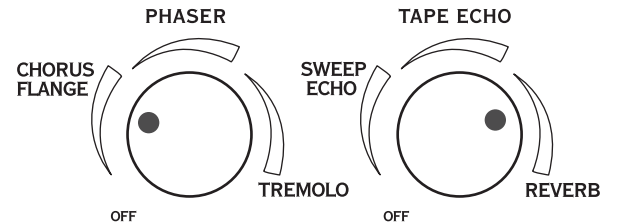

Brown Sugar