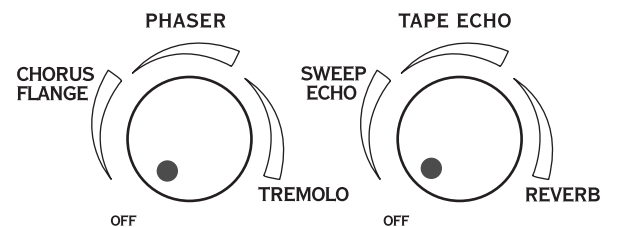

Laid to Rest