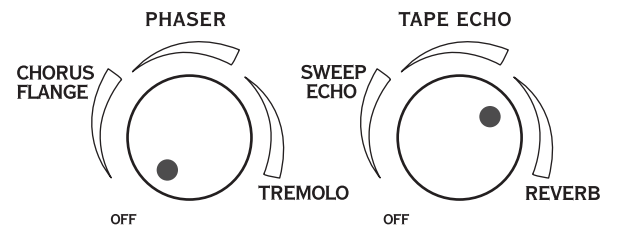

Sweet Home Alabama

Satch Boogie

All the Small Things

Enter Sandman

5-4-3-2-1

AMP MODELS

CLEAN CRUNCH METAL INSANE

DRIVE BASS MID TREBLE CHAN VOL