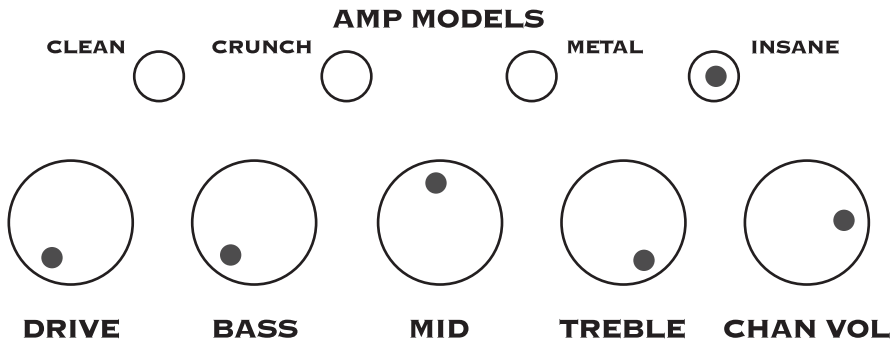

Everlong

Say it Ain't So

Pardon Me

Take it Away

Master of Puppets

Satisfaction

Toxicity (Chop Suey)

AMP MODELS