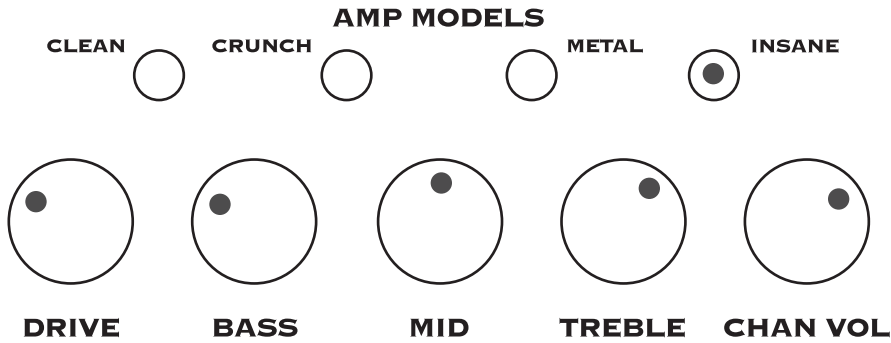

Everlong

Say it Ain't So

Pardon Me

Take it Away

Master of Puppets

Satisfaction

Toxicity (Chop Suey)

AMP MODELS