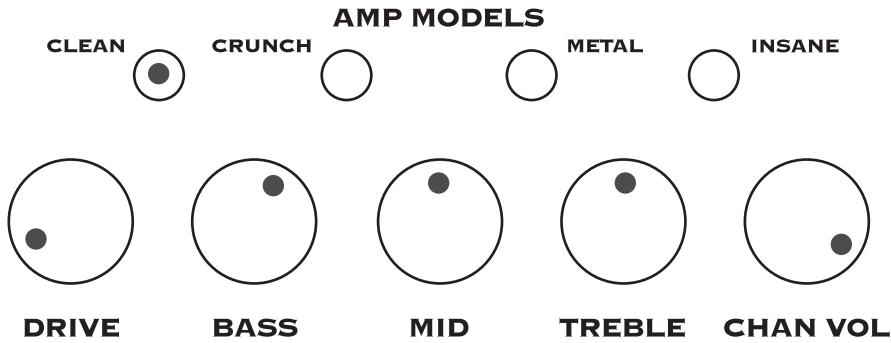

White Wedding