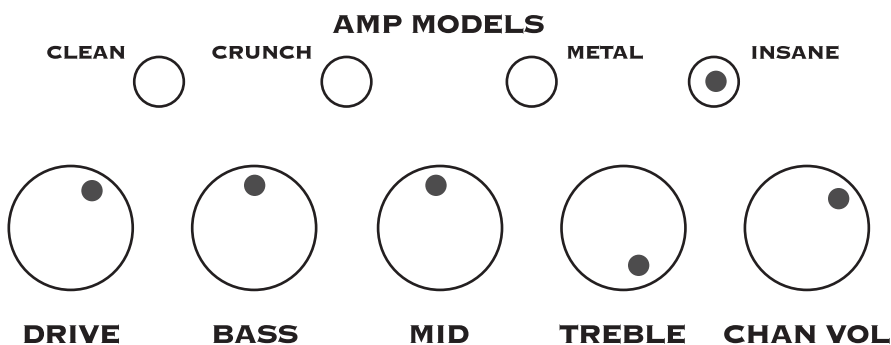

PHASER TAPE ECHO

CHORUS FLANGE SWEEP ECHO

TREMOLO REVERB

OFF OFF

Sabotage

Come Out and Play

What's My Age Again?

Head Like a Hole