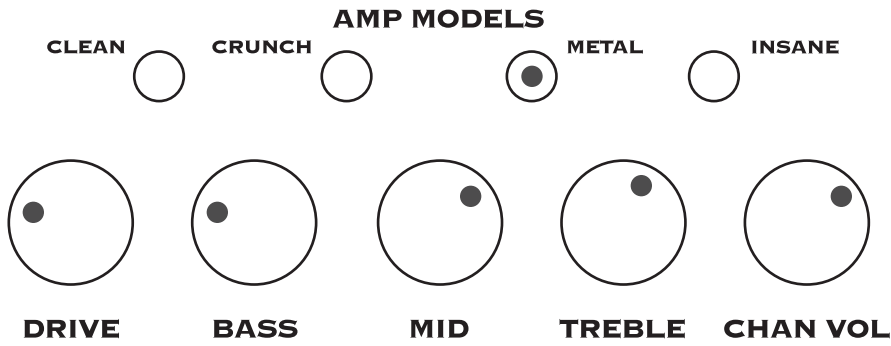

Smells Like Teen Spirit