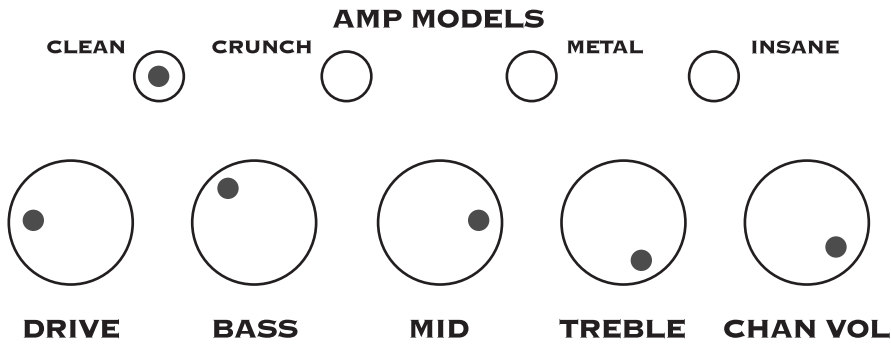

Say it Ain't So