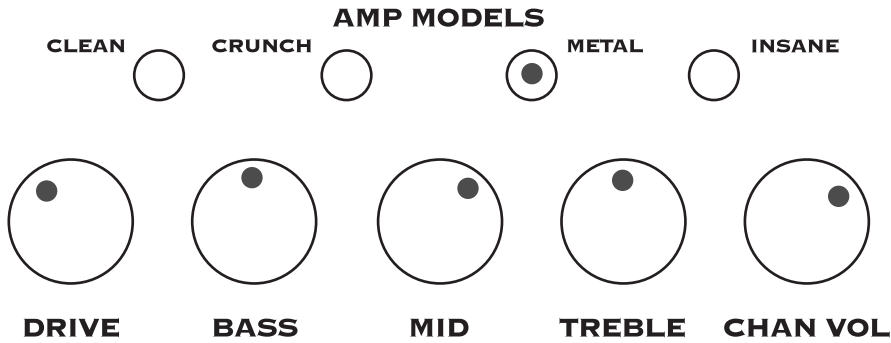

Everlong

Say it Ain't So

Pardon Me

Take it Away