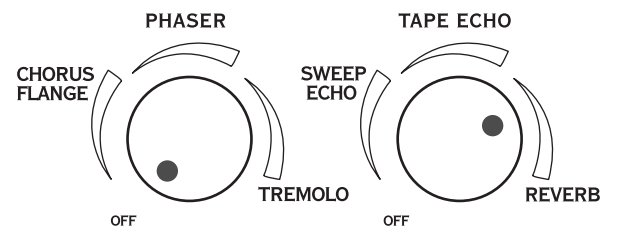

American Idiot

Walk This Way

While My Guitar Gently Weeps

You Really Got Me

Seven Nation Army

AMP MODELS

CLEAN CRUNCH METAL INSANE

DRIVE BASS MID TREBLE CHAN VOL