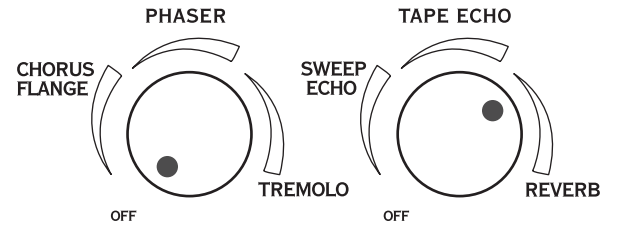

American Idiot

Walk This Way

While My Guitar Gently Weeps

You Really Got Me

Seven Nation Army

AMP MODELS

CLEAN CRUNCH METAL INSANE

DRIVE BASS MID TREBLE CHAN VOL