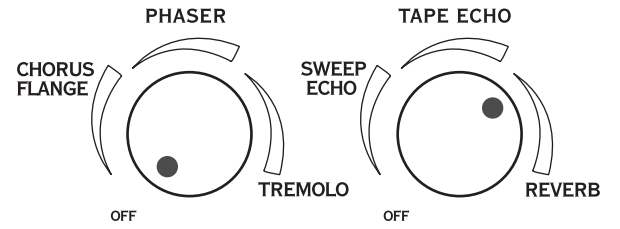

Sabotage

Come Out and Play

What's My Age Again?

Head Like a Hole