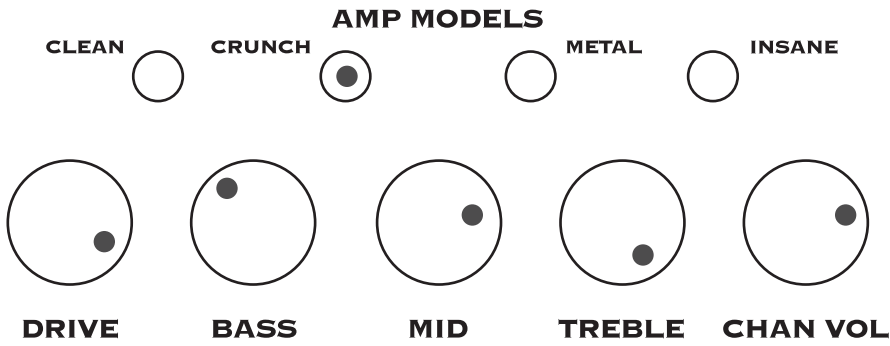

American Idiot

Walk This Way

While My Guitar Gently Weeps

You Really Got Me

Seven Nation Army

AMP MODELS

CLEAN CRUNCH METAL INSANE

DRIVE BASS MID TREBLE CHAN VOL