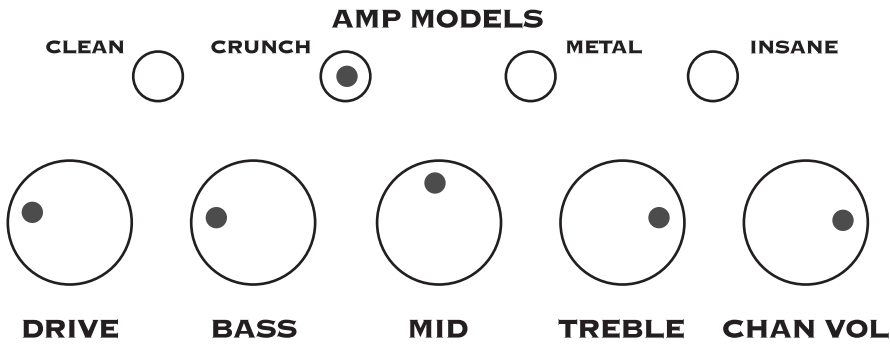

PHASER TAPE ECHO

CHORUS FLANGE SWEEP ECHO

TREMOLO REVERB

OFF OFF

Smoke on the Water

Rock the Casbah

Crazy Train

Boys Don't Cry