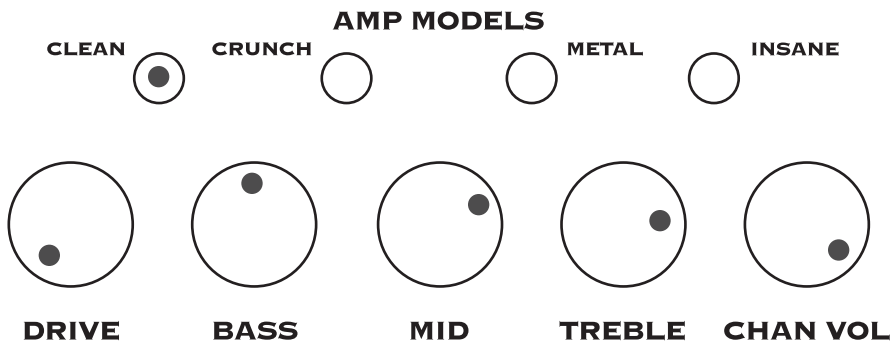

PHASER TAPE ECHO

CHORUS FLANGE SWEEP ECHO

TREMOLO REVERB

OFF OFF

Sabotage

Come Out and Play

What's My Age Again?

Head Like a Hole