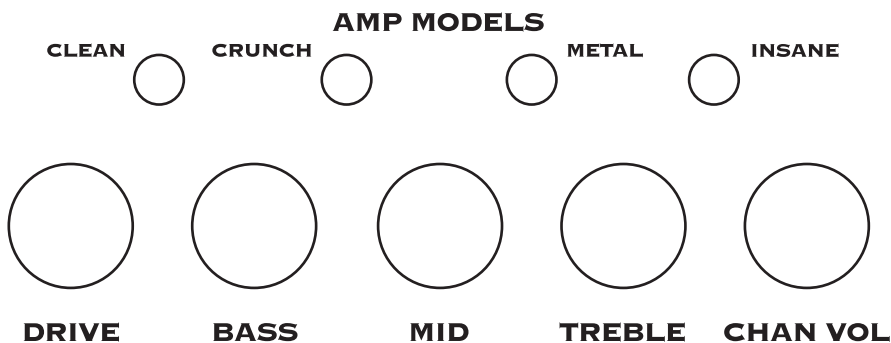

Everlong

Say it Ain't So

Pardon Me

Take it Away

Master of Puppets

Satisfaction

Toxicity (Chop Suey)

AMP MODELS