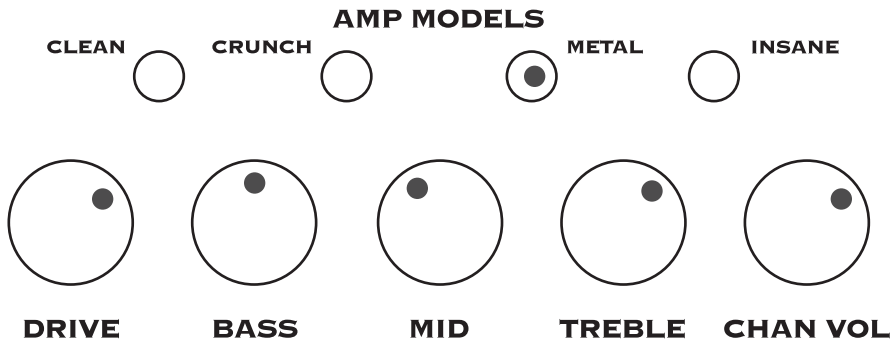

PHASER TAPE ECHO

CHORUS FLANGE SWEEP ECHO

TREMOLO REVERB

OFF OFF

Sabotage

Come Out and Play

What's My Age Again?

Head Like a Hole