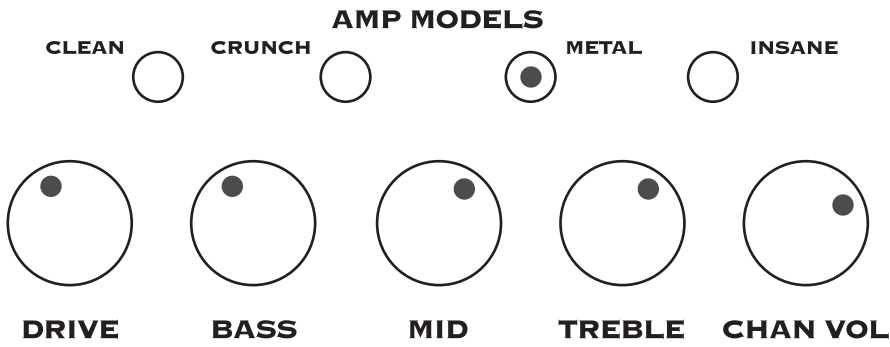

American Idiot

Walk This Way

While My Guitar Gently Weeps

You Really Got Me

Seven Nation Army

AMP MODELS

CLEAN CRUNCH METAL INSANE

DRIVE BASS MID TREBLE CHAN VOL