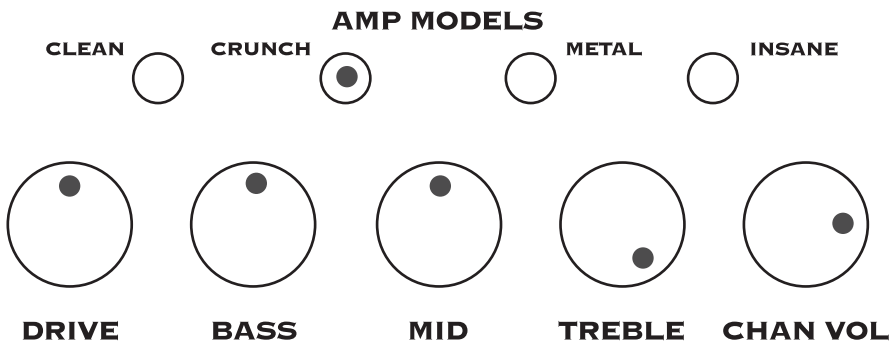

American Idiot

Walk This Way

While My Guitar Gently Weeps

You Really Got Me

Seven Nation Army

AMP MODELS

CLEAN CRUNCH METAL INSANE

DRIVE BASS MID TREBLE CHAN VOL