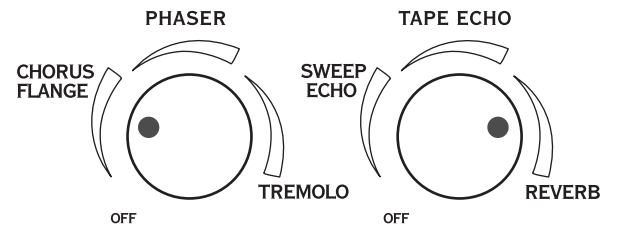

American Idiot

Walk This Way

While My Guitar Gently Weeps

You Really Got Me

Seven Nation Army

AMP MODELS

CLEAN CRUNCH METAL INSANE

DRIVE BASS MID TREBLE CHAN VOL