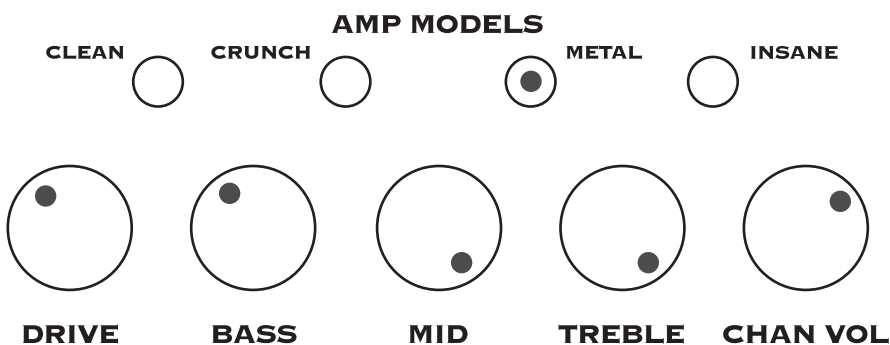

American Idiot

Walk This Way

While My Guitar Gently Weeps

You Really Got Me

Seven Nation Army

AMP MODELS

CLEAN CRUNCH METAL INSANE

DRIVE BASS MID TREBLE CHAN VOL