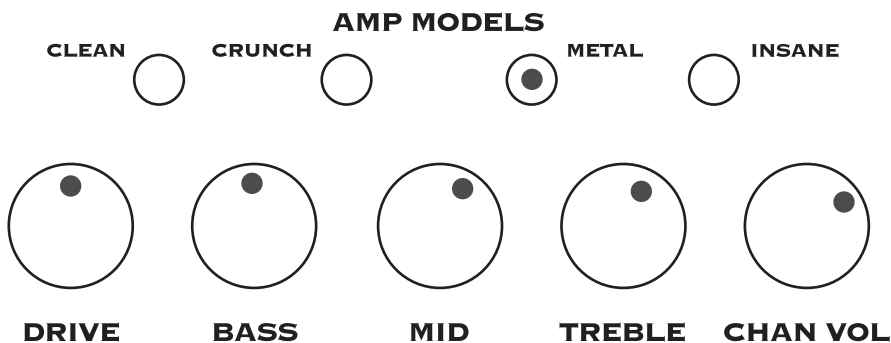

Freak on a Leash