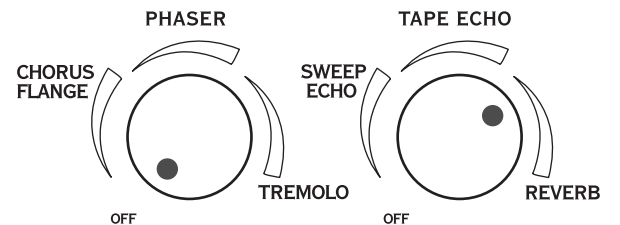

Freak on a Leash