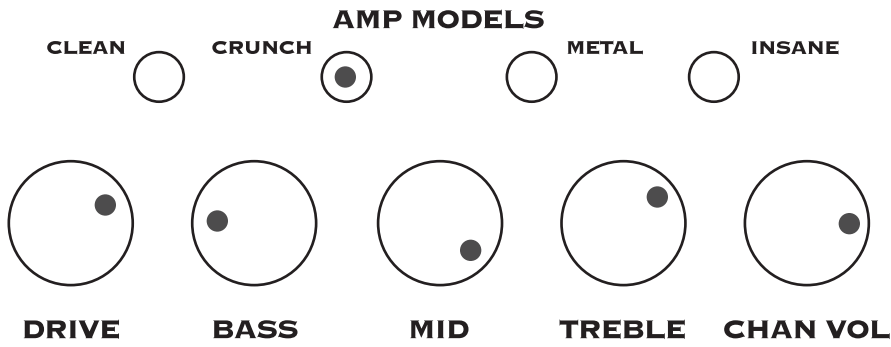

Back in Black