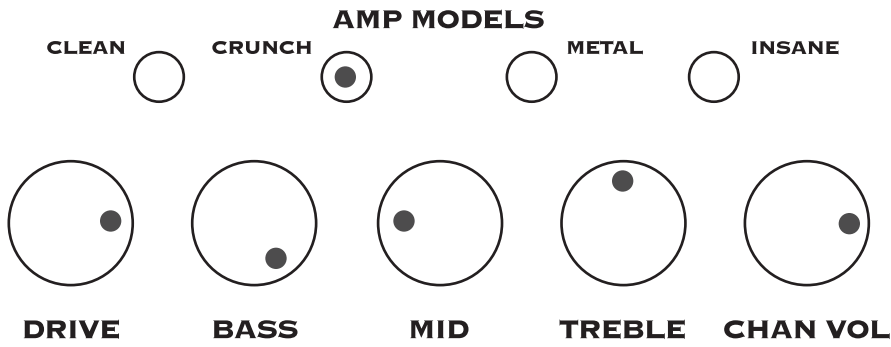

Sabotage

Come Out and Play

What's My Age Again?

Head Like a Hole