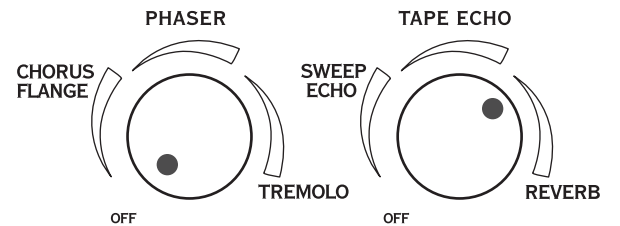

PHASER TAPE ECHO

CHORUS FLANGE SWEEP ECHO

TREMOLO REVERB

OFF OFF

Sabotage

Come Out and Play

What's My Age Again?

Head Like a Hole