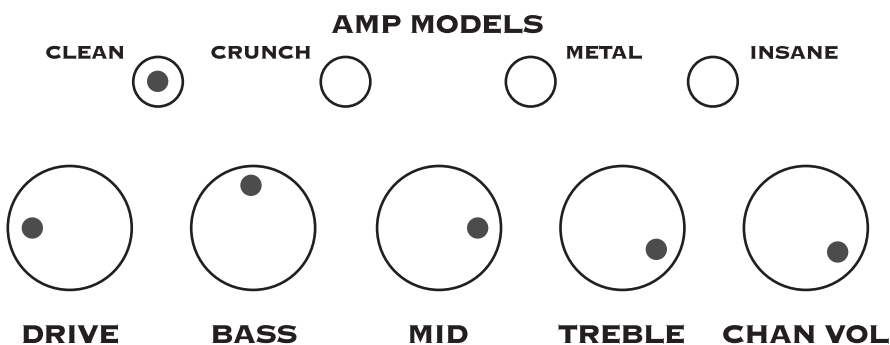

PHASER TAPE ECHO

CHORUS FLANGE SWEEP ECHO

TREMOLO REVERB

OFF OFF

Smoke on the Water

Rock the Casbah

Crazy Train

Boys Don't Cry