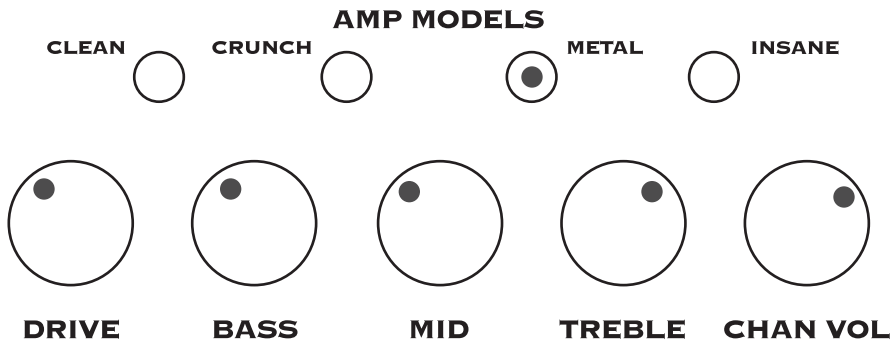

Everlong

Say it Ain't So

Pardon Me

Take it Away

Master of Puppets

Satisfaction

Toxicity (Chop Suey)

AMP MODELS