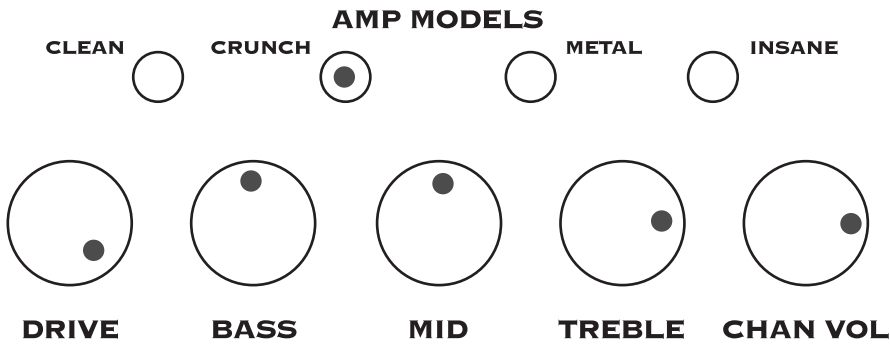

Smoke on the Water