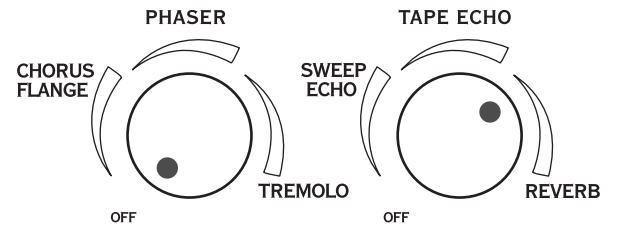

PHASER TAPE ECHO

CHORUS FLANGE SWEEP ECHO

TREMOLO REVERB

OFF OFF

Sabotage

Come Out and Play

What's My Age Again?

Head Like a Hole