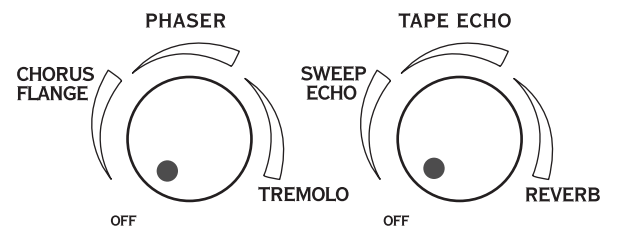

PHASER TAPE ECHO

CHORUS FLANGE SWEEP ECHO

TREMOLO REVERB

OFF OFF

Sabotage

Come Out and Play

What's My Age Again?

Head Like a Hole