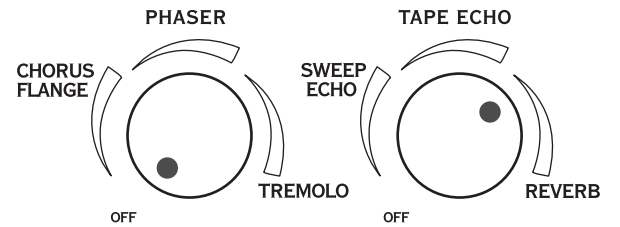

American Idiot

Walk This Way

While My Guitar Gently Weeps

You Really Got Me

Seven Nation Army

AMP MODELS

CLEAN CRUNCH METAL INSANE

DRIVE BASS MID TREBLE CHAN VOL