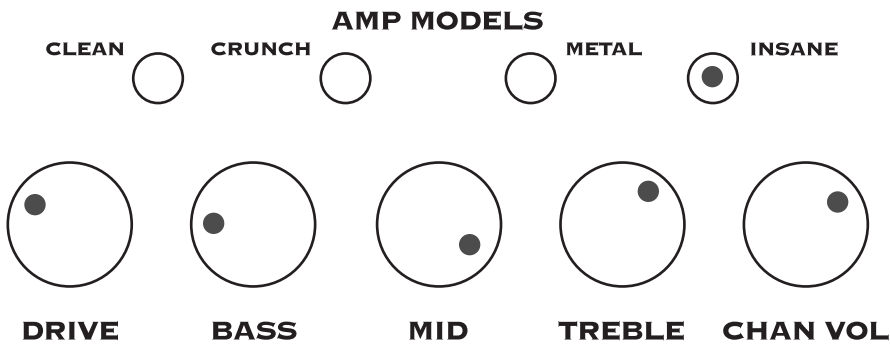

PHASER TAPE ECHO

CHORUS FLANGE SWEEP ECHO

TREMOLO REVERB

OFF OFF

Smoke on the Water

Rock the Casbah

Crazy Train

Boys Don't Cry