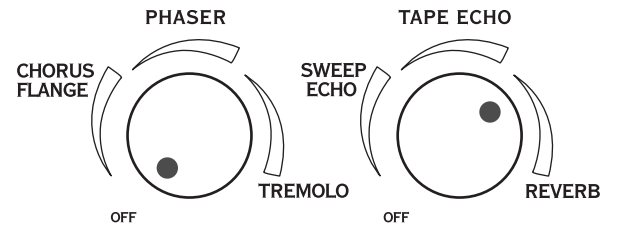

Say it Ain't So