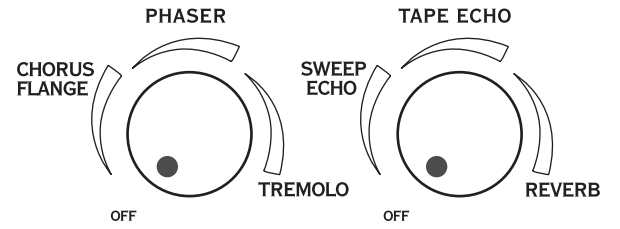

Everlong

Say it Ain't So

Pardon Me

Take it Away