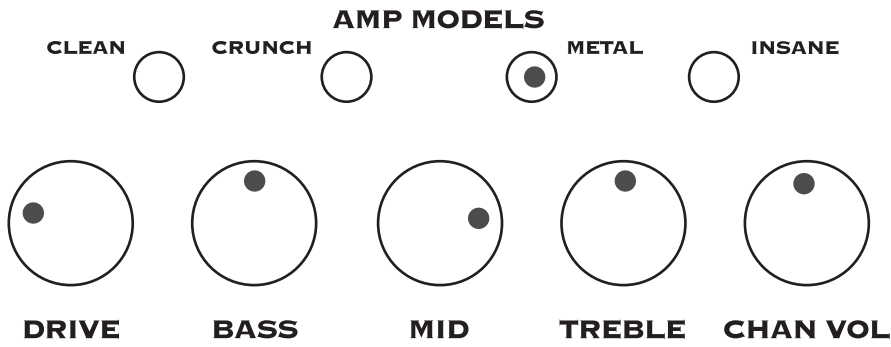

Everlong

Say it Ain't So

Pardon Me

Take it Away