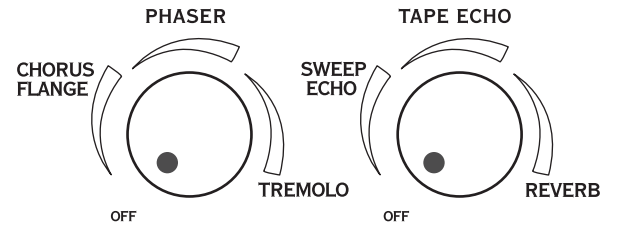

Everlong

Say it Ain't So

Pardon Me

Take it Away