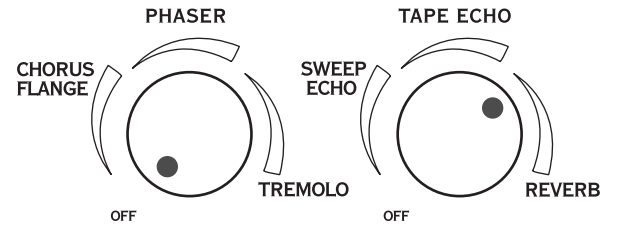

Smoke on the Water