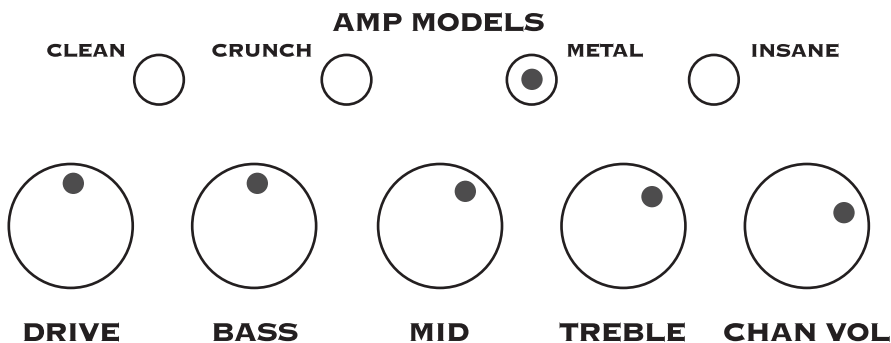

Everlong

Say it Ain't So

Pardon Me

Take it Away

Master of Puppets

Satisfaction

Toxicity (Chop Suey)

AMP MODELS