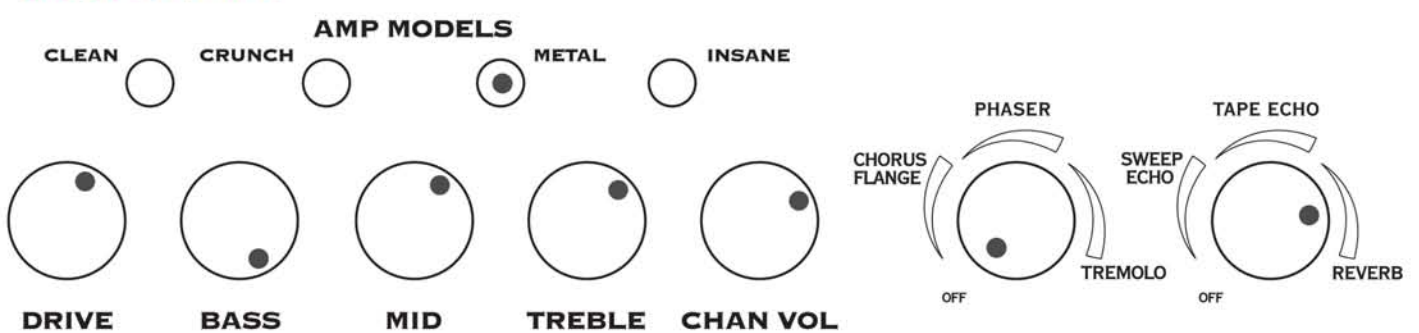

Voodoo Child

(NOTE: Make sure you start the song with your guitar's volume rolled back a bit. For main solos, turn it full up.)

Smooth

Beat It (Rhythm)

Beat It (Lead)

Are You Dead Yet

Beast And The Harlot

Inside The Fire (Rhythm)

Inside The Fire (Lead)

Into The Mirror

Raining Blood

Amber (Clean)

Amber (Echo)

Panama

Seek And Destroy

Your Betrayal (Rhythm)

Sweet Child O' Mine (Intro & Rhythm)

AMP MODELS

CLEAN CRUNCH METAL INSANE

DRIVE BASS MID TREBLE CHAN VOL

PHASER TAPE ECHO

CHORUS FLANGE SWEEP ECHO

TREMOLO REVERB

Sweet Child O' Mine (Lead)

AMP MODELS

CLEAN CRUNCH METAL INSANE

DRIVE BASS MID TREBLE CHAN VOL

PHASER TAPE ECHO

CHORUS FLANGE SWEEP ECHO

TREMOLO REVERB

Stricken

Stairway To Heaven (Clean)