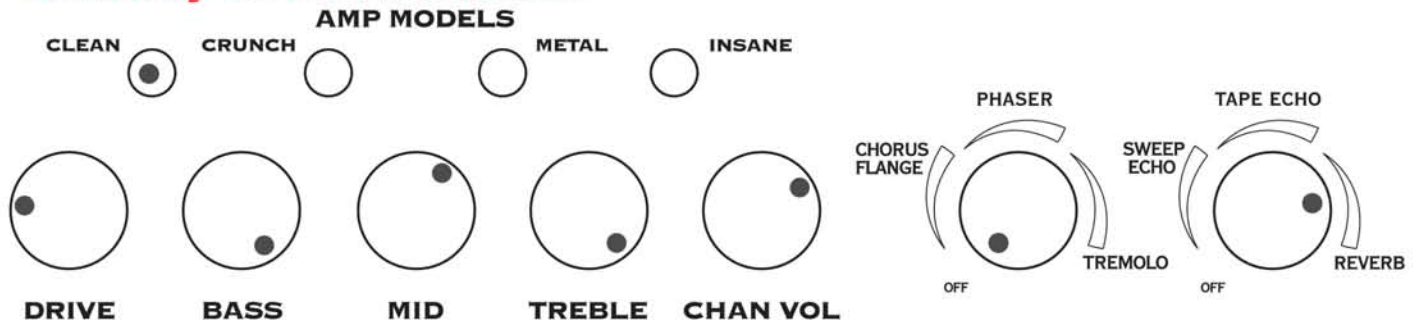

Sweet Child O' Mine (Intro & Rhythm)

AMP MODELS

CLEAN CRUNCH METAL INSANE

DRIVE BASS MID TREBLE CHAN VOL

PHASER TAPE ECHO

CHORUS FLANGE SWEEP ECHO

TREMOLO REVERB

Sweet Child O' Mine (Lead)

AMP MODELS

CLEAN CRUNCH METAL INSANE

DRIVE BASS MID TREBLE CHAN VOL

PHASER TAPE ECHO

CHORUS FLANGE SWEEP ECHO

TREMOLO REVERB

Stricken

Stairway To Heaven (Clean)

Stairway To Heaven (Crunch)