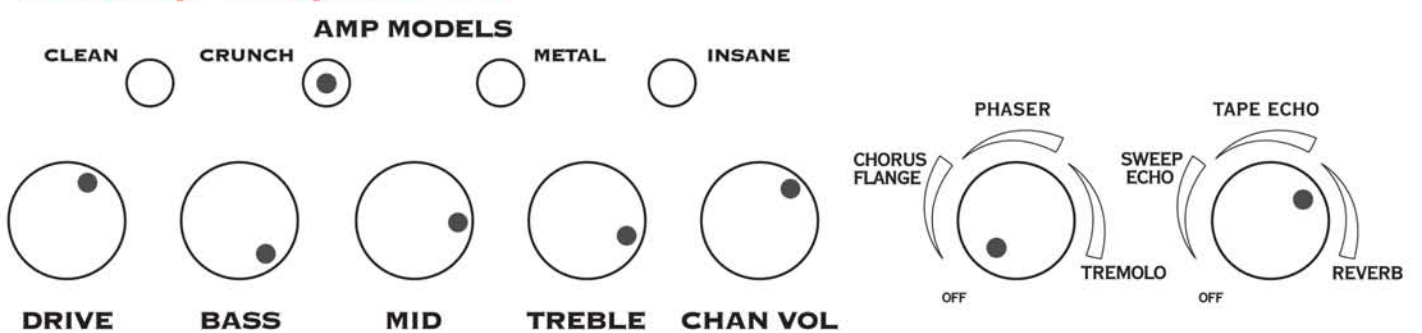

Inside The Fire (Lead)

Into The Mirror

Raining Blood

Amber (Clean)

Amber (Echo)

Panama

Seek And Destroy

Your Betrayal (Rhythm)

Your Betrayal (Lead)

You Give Love

Surrender

Starship Trooper (Rhythm)

Starship Trooper (Lead)

Use Somebody

(NOTE: For quiet clean parts, just roll your guitar's volume back and play a bit lighter.)

AMP MODELS

Sweet Child O' Mine (Intro & Rhythm)

AMP MODELS

CLEAN CRUNCH METAL INSANE

DRIVE BASS MID TREBLE CHAN VOL

PHASER TAPE ECHO

CHORUS FLANGE SWEEP ECHO

TREMOLO REVERB

Sweet Child O' Mine (Lead)

AMP MODELS

CLEAN CRUNCH METAL INSANE

DRIVE BASS MID TREBLE CHAN VOL

PHASER TAPE ECHO

CHORUS FLANGE SWEEP ECHO

TREMOLO REVERB

Stricken

Stairway To Heaven (Clean)