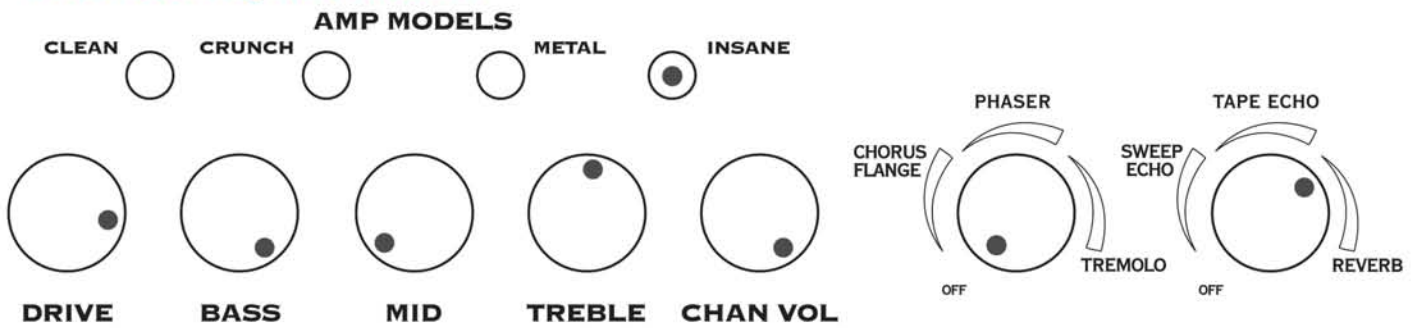

Inside The Fire (Lead)

Into The Mirror

Raining Blood

Amber (Clean)

Amber (Echo)

Panama

Seek And Destroy

Your Betrayal (Rhythm)

Sweet Child O' Mine (Intro & Rhythm)

AMP MODELS

CLEAN CRUNCH METAL INSANE

DRIVE BASS MID TREBLE CHAN VOL

PHASER TAPE ECHO

CHORUS FLANGE SWEEP ECHO

TREMOLO REVERB

Sweet Child O' Mine (Lead)

AMP MODELS

CLEAN CRUNCH METAL INSANE

DRIVE BASS MID TREBLE CHAN VOL

PHASER TAPE ECHO

CHORUS FLANGE SWEEP ECHO

TREMOLO REVERB

Stricken

Stairway To Heaven (Clean)