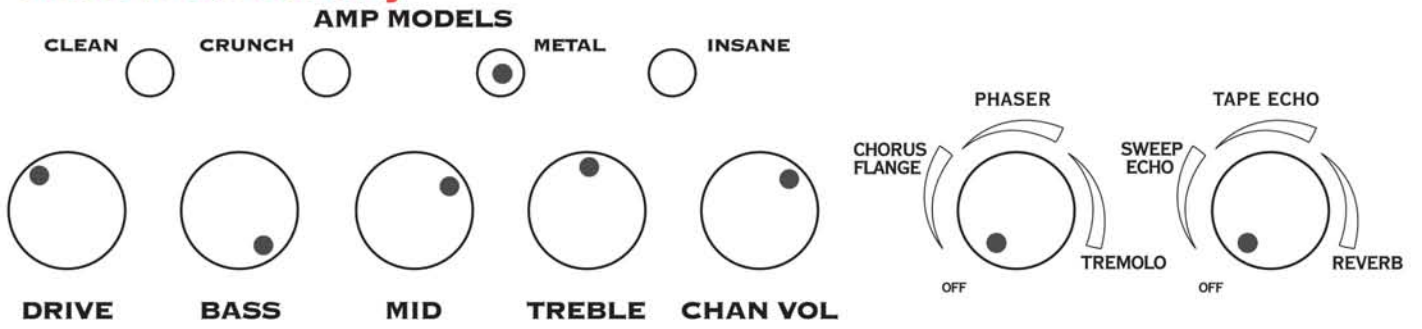

Inside The Fire (Lead)

Into The Mirror

Raining Blood

Amber (Clean)

Amber (Echo)

Panama

Seek And Destroy

Your Betrayal (Rhythm)

Sweet Child O' Mine (Intro & Rhythm)

AMP MODELS

CLEAN CRUNCH METAL INSANE

DRIVE BASS MID TREBLE CHAN VOL

PHASER TAPE ECHO

CHORUS FLANGE SWEEP ECHO

TREMOLO REVERB

Sweet Child O' Mine (Lead)

AMP MODELS

CLEAN CRUNCH METAL INSANE

DRIVE BASS MID TREBLE CHAN VOL

PHASER TAPE ECHO

CHORUS FLANGE SWEEP ECHO

TREMOLO REVERB

Stricken

Stairway To Heaven (Clean)