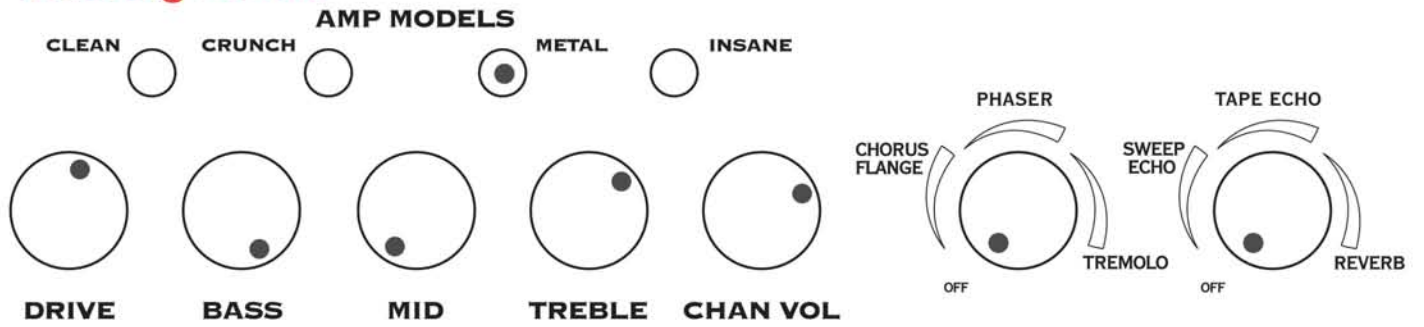

Voodoo Child

(NOTE: Make sure you start the song with your guitar's volume rolled back a bit. For main solos, turn it full up.)

Smooth

Beat It (Rhythm)

Beat It (Lead)

Are You Dead Yet

Beast And The Harlot

Inside The Fire (Rhythm)

Inside The Fire (Lead)

Into The Mirror

Raining Blood

Amber (Clean)

Amber (Echo)

Panama

Seek And Destroy

Your Betrayal (Rhythm)

Sweet Child O' Mine (Intro & Rhythm)

AMP MODELS

CLEAN CRUNCH METAL INSANE

DRIVE BASS MID TREBLE CHAN VOL

PHASER TAPE ECHO

CHORUS FLANGE SWEEP ECHO

TREMOLO REVERB

Sweet Child O' Mine (Lead)

AMP MODELS

CLEAN CRUNCH METAL INSANE

DRIVE BASS MID TREBLE CHAN VOL

PHASER TAPE ECHO

CHORUS FLANGE SWEEP ECHO

TREMOLO REVERB

Stricken

Stairway To Heaven (Clean)