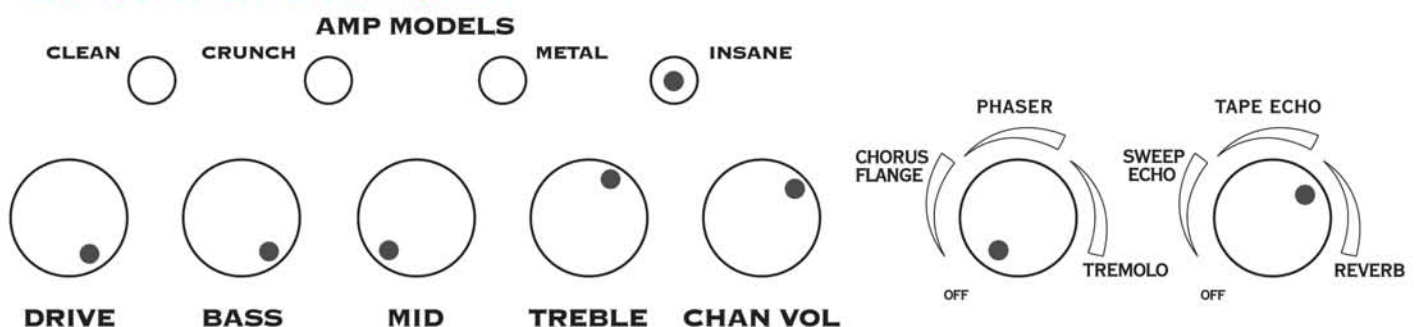

Voodoo Child

(NOTE: Make sure you start the song with your guitar's volume rolled back a bit. For main solos, turn it full up.)

Smooth

Beat It (Rhythm)

Beat It (Lead)

Are You Dead Yet

Beast And The Harlot

Inside The Fire (Rhythm)

Inside The Fire (Lead)

Into The Mirror

Raining Blood

Amber (Clean)

Amber (Echo)

Panama

Seek And Destroy

Your Betrayal (Rhythm)

Sweet Child O' Mine (Intro & Rhythm)

AMP MODELS

CLEAN CRUNCH METAL INSANE

DRIVE BASS MID TREBLE CHAN VOL

PHASER TAPE ECHO

CHORUS FLANGE SWEEP ECHO

TREMOLO REVERB

Sweet Child O' Mine (Lead)

AMP MODELS

CLEAN CRUNCH METAL INSANE

DRIVE BASS MID TREBLE CHAN VOL

PHASER TAPE ECHO

CHORUS FLANGE SWEEP ECHO

TREMOLO REVERB

Stricken

Stairway To Heaven (Clean)