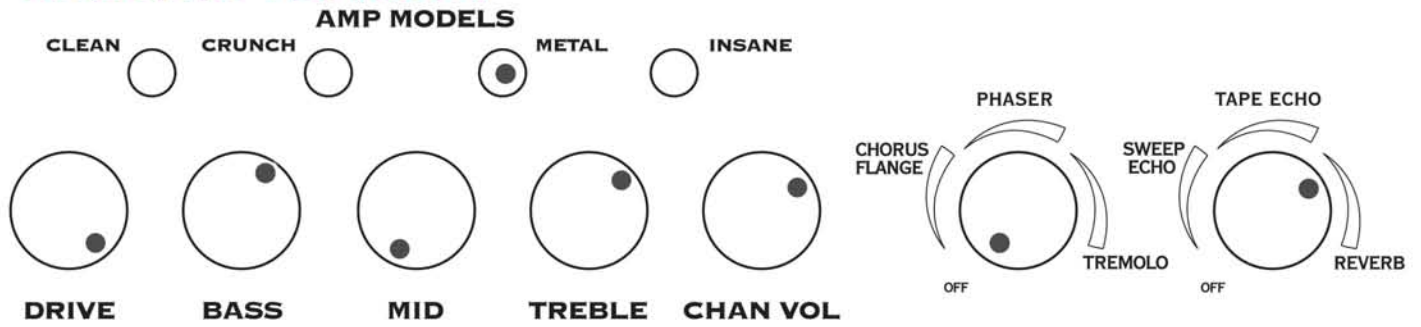

Voodoo Child

(NOTE: Make sure you start the song with your guitar's volume rolled back a bit. For main solos, turn it full up.)

Smooth

Beat It (Rhythm)

Beat It (Lead)

Are You Dead Yet

Beast And The Harlot

Inside The Fire (Rhythm)

Inside The Fire (Lead)

Into The Mirror

Raining Blood

Amber (Clean)

Amber (Echo)

Panama

Seek And Destroy

Your Betrayal (Rhythm)

Sweet Child O' Mine (Intro & Rhythm)

AMP MODELS

CLEAN CRUNCH METAL INSANE

DRIVE BASS MID TREBLE CHAN VOL

PHASER TAPE ECHO

CHORUS FLANGE SWEEP ECHO

TREMOLO REVERB

Sweet Child O' Mine (Lead)

AMP MODELS

CLEAN CRUNCH METAL INSANE

DRIVE BASS MID TREBLE CHAN VOL

PHASER TAPE ECHO

CHORUS FLANGE SWEEP ECHO

TREMOLO REVERB

Stricken

Stairway To Heaven (Clean)