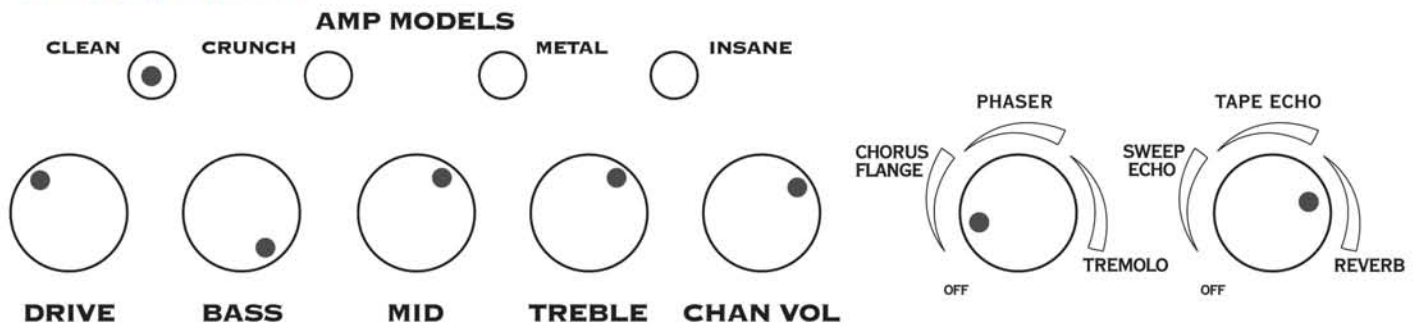

Inside The Fire (Lead)

Into The Mirror

Raining Blood

Amber (Clean)

Amber (Echo)

Panama

Seek And Destroy

Your Betrayal (Rhythm)

Sweet Child O' Mine (Intro & Rhythm)

AMP MODELS

CLEAN CRUNCH METAL INSANE

DRIVE BASS MID TREBLE CHAN VOL

PHASER TAPE ECHO

CHORUS FLANGE SWEEP ECHO

TREMOLO REVERB

Sweet Child O' Mine (Lead)

AMP MODELS

CLEAN CRUNCH METAL INSANE

DRIVE BASS MID TREBLE CHAN VOL

PHASER TAPE ECHO

CHORUS FLANGE SWEEP ECHO

TREMOLO REVERB

Stricken

Stairway To Heaven (Clean)