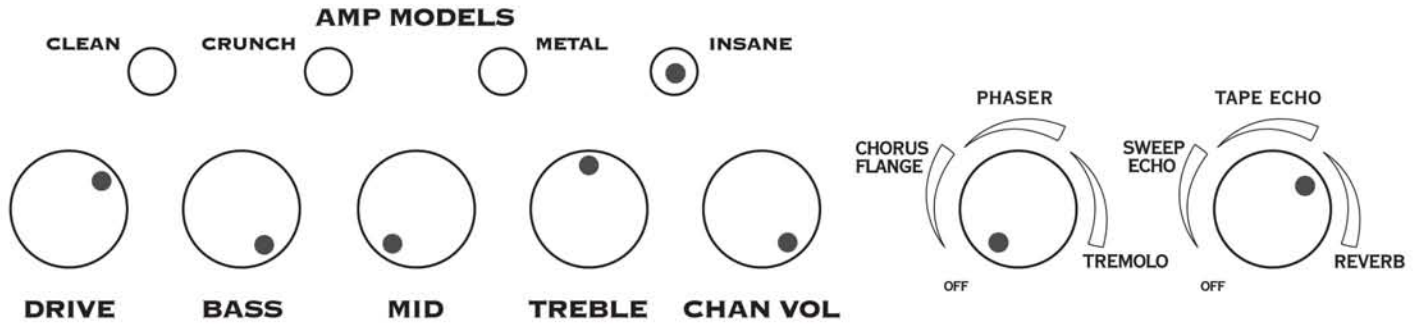

Sweet Child O' Mine (Intro & Rhythm)

AMP MODELS

CLEAN CRUNCH METAL INSANE

DRIVE BASS MID TREBLE CHAN VOL

PHASER TAPE ECHO

CHORUS FLANGE SWEEP ECHO

TREMOLO REVERB

Sweet Child O' Mine (Lead)

AMP MODELS

CLEAN CRUNCH METAL INSANE

DRIVE BASS MID TREBLE CHAN VOL

PHASER TAPE ECHO

CHORUS FLANGE SWEEP ECHO

TREMOLO REVERB

Stricken

Stairway To Heaven (Clean)

Stairway To Heaven (Crunch)