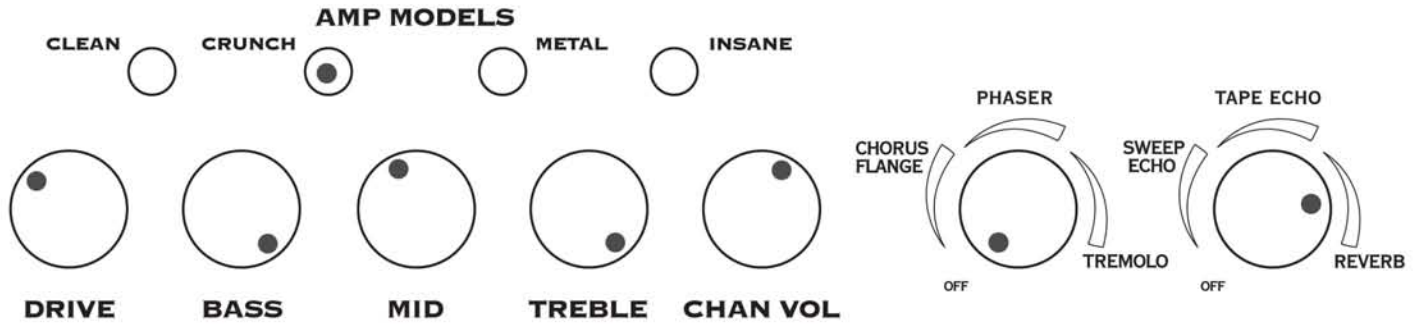

Voodoo Child

(NOTE: Make sure you start the song with your guitar's volume rolled back a bit. For main solos, turn it full up.)

Smooth

Beat It (Rhythm)

Beat It (Lead)

Are You Dead Yet

Beast And The Harlot

Inside The Fire (Rhythm)

Inside The Fire (Lead)

Into The Mirror

Raining Blood

Amber (Clean)

Amber (Echo)

Panama

Seek And Destroy

Your Betrayal (Rhythm)

Sweet Child O' Mine (Intro & Rhythm)

AMP MODELS

CLEAN CRUNCH METAL INSANE

DRIVE BASS MID TREBLE CHAN VOL

PHASER TAPE ECHO

CHORUS FLANGE SWEEP ECHO

TREMOLO REVERB

Sweet Child O' Mine (Lead)

AMP MODELS

CLEAN CRUNCH METAL INSANE

DRIVE BASS MID TREBLE CHAN VOL

PHASER TAPE ECHO

CHORUS FLANGE SWEEP ECHO

TREMOLO REVERB

Stricken

Stairway To Heaven (Clean)