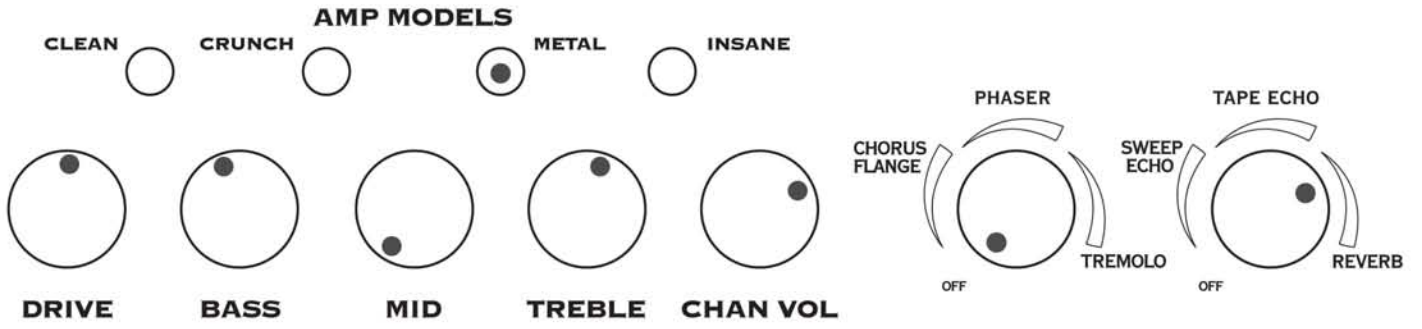

You Give Love