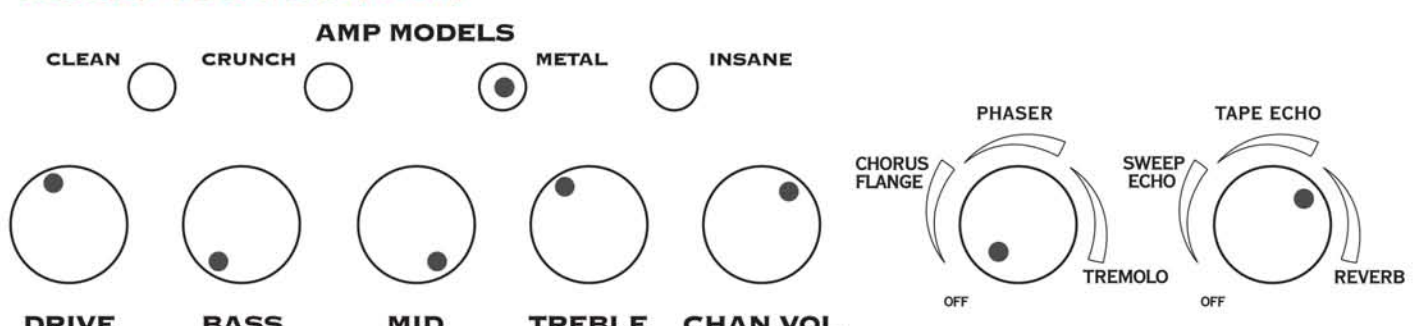

Voodoo Child

(NOTE: Make sure you start the song with your guitar's volume rolled back a bit. For main solos, turn it full up.)

Smooth

Beat It (Rhythm)

Beat It (Lead)

Are You Dead Yet

Beast And The Harlot

Inside The Fire (Rhythm)

Inside The Fire (Lead)

Into The Mirror

Raining Blood

Amber (Clean)

Amber (Echo)

Panama

Seek And Destroy

Your Betrayal (Rhythm)

Sweet Child O' Mine (Intro & Rhythm)

AMP MODELS

CLEAN CRUNCH METAL INSANE

DRIVE BASS MID TREBLE CHAN VOL

PHASER TAPE ECHO

CHORUS FLANGE SWEEP ECHO

TREMOLO REVERB

Sweet Child O' Mine (Lead)

AMP MODELS

CLEAN CRUNCH METAL INSANE

DRIVE BASS MID TREBLE CHAN VOL

PHASER TAPE ECHO

CHORUS FLANGE SWEEP ECHO

TREMOLO REVERB

Stricken

Stairway To Heaven (Clean)