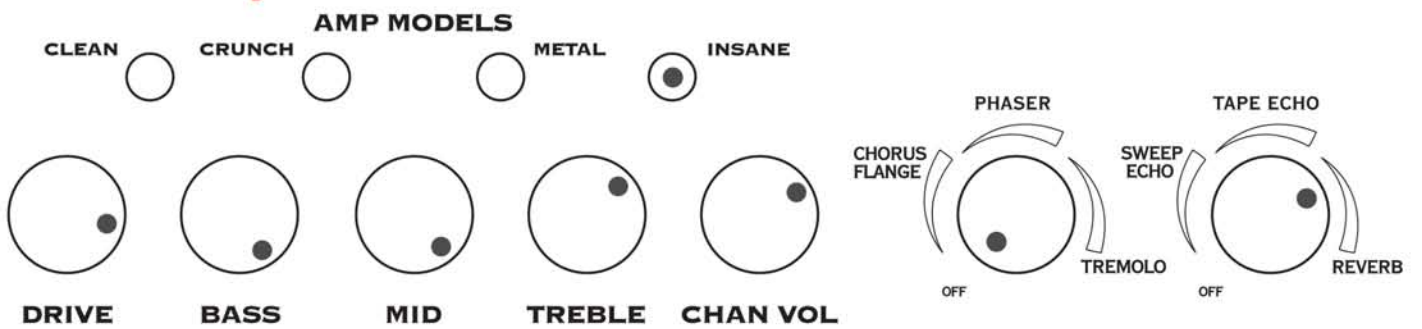

Your Betrayal (Lead)