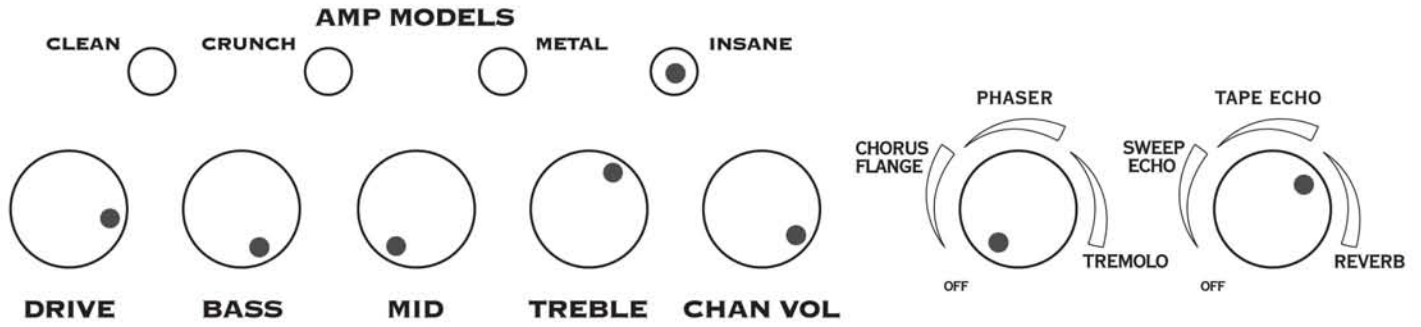

Voodoo Child

(NOTE: Make sure you start the song with your guitar's volume rolled back a bit. For main solos, turn it full up.)

Smooth

Beat It (Rhythm)

Beat It (Lead)

Are You Dead Yet

Beast And The Harlot

Inside The Fire (Rhythm)

Inside The Fire (Lead)

Into The Mirror

Raining Blood

Amber (Clean)

Amber (Echo)

Panama

Seek And Destroy

Your Betrayal (Rhythm)

Sweet Child O' Mine (Intro & Rhythm)

AMP MODELS

CLEAN CRUNCH METAL INSANE

DRIVE BASS MID TREBLE CHAN VOL

PHASER TAPE ECHO

CHORUS FLANGE SWEEP ECHO

TREMOLO REVERB

Sweet Child O' Mine (Lead)

AMP MODELS

CLEAN CRUNCH METAL INSANE

DRIVE BASS MID TREBLE CHAN VOL

PHASER TAPE ECHO

CHORUS FLANGE SWEEP ECHO

TREMOLO REVERB

Stricken

Stairway To Heaven (Clean)