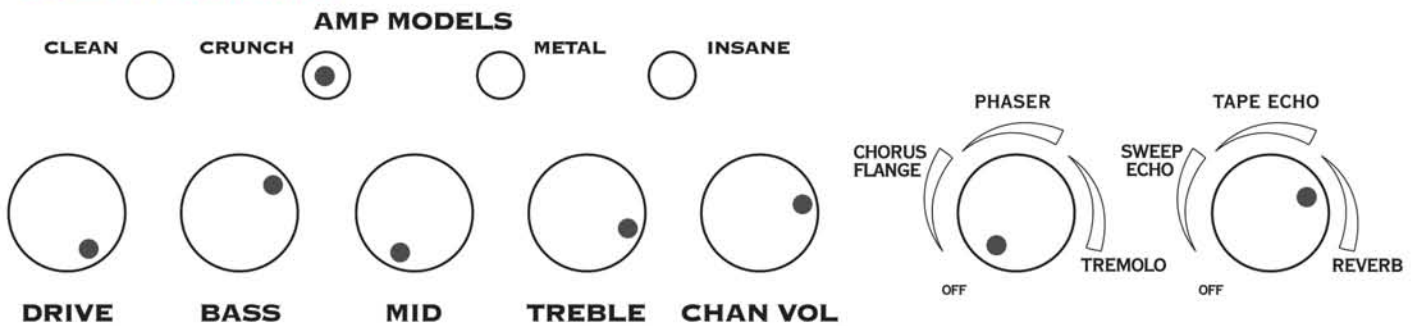

Voodoo Child

(NOTE: Make sure you start the song with your guitar's volume rolled back a bit. For main solos, turn it full up.)

Smooth

Beat It (Rhythm)

Beat It (Lead)

Are You Dead Yet

Beast And The Harlot

Inside The Fire (Rhythm)

Inside The Fire (Lead)

Into The Mirror

Raining Blood

Amber (Clean)

Amber (Echo)

Panama

Seek And Destroy

Your Betrayal (Rhythm)

Sweet Child O' Mine (Intro & Rhythm)

AMP MODELS

CLEAN CRUNCH METAL INSANE

DRIVE BASS MID TREBLE CHAN VOL

PHASER TAPE ECHO

CHORUS FLANGE SWEEP ECHO

TREMOLO REVERB

Sweet Child O' Mine (Lead)

AMP MODELS

CLEAN CRUNCH METAL INSANE

DRIVE BASS MID TREBLE CHAN VOL

PHASER TAPE ECHO

CHORUS FLANGE SWEEP ECHO

TREMOLO REVERB

Stricken

Stairway To Heaven (Clean)