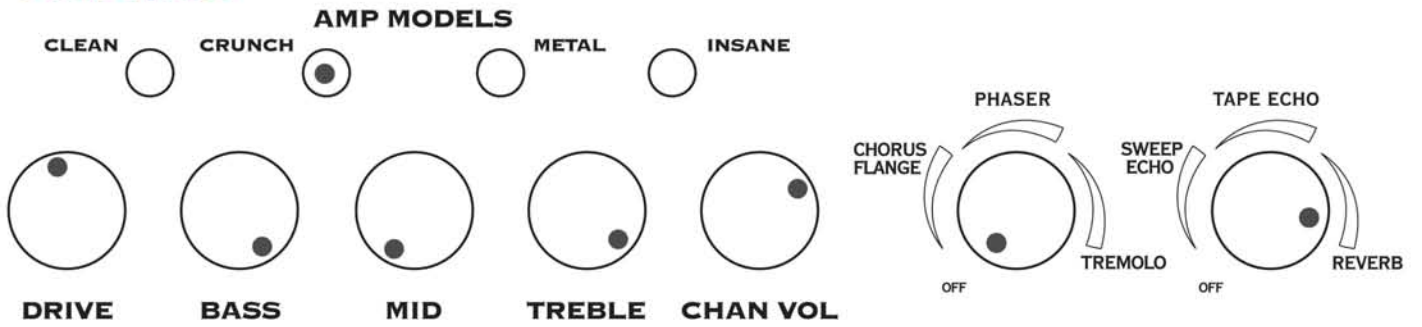

You Give Love

Surrender

Starship Trooper (Rhythm)

Starship Trooper (Lead)