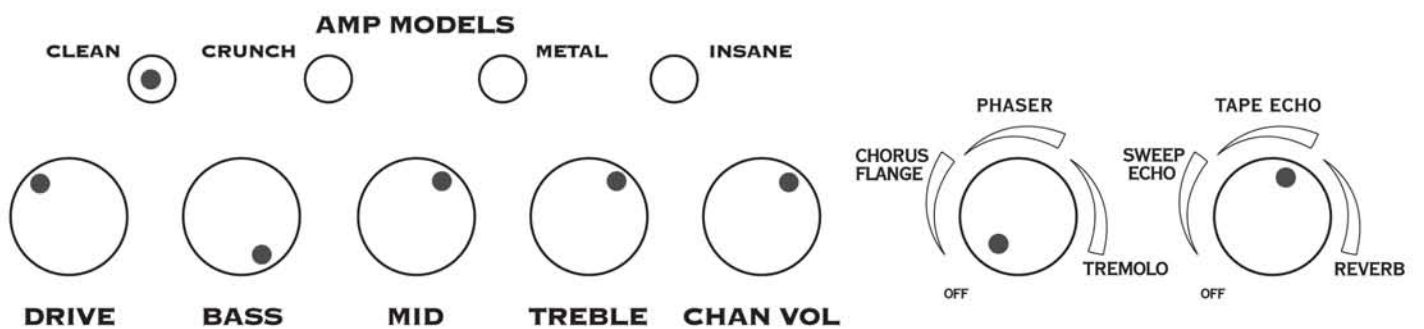

Inside The Fire (Lead)

Into The Mirror

Raining Blood

Amber (Clean)

Amber (Echo)

Panama

Seek And Destroy

Your Betrayal (Rhythm)

Sweet Child O' Mine (Intro & Rhythm)

AMP MODELS

CLEAN CRUNCH METAL INSANE

DRIVE BASS MID TREBLE CHAN VOL

PHASER TAPE ECHO

CHORUS FLANGE SWEEP ECHO

TREMOLO REVERB

Sweet Child O' Mine (Lead)

AMP MODELS

CLEAN CRUNCH METAL INSANE

DRIVE BASS MID TREBLE CHAN VOL

PHASER TAPE ECHO

CHORUS FLANGE SWEEP ECHO

TREMOLO REVERB

Stricken

Stairway To Heaven (Clean)