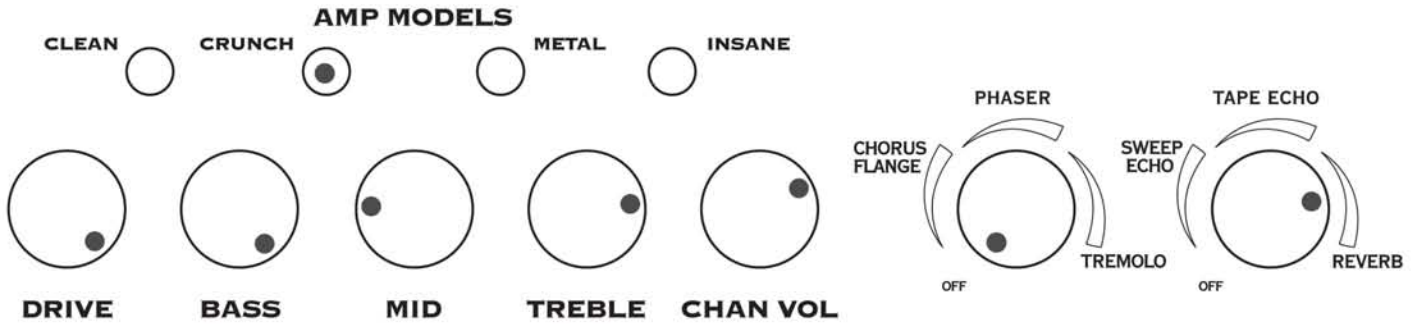

Voodoo Child

(NOTE: Make sure you start the song with your guitar's volume rolled back a bit. For main solos, turn it full up.)

Smooth

Beat It (Rhythm)

Beat It (Lead)

Are You Dead Yet

Beast And The Harlot

Inside The Fire (Rhythm)

Inside The Fire (Lead)

Into The Mirror

Raining Blood

Amber (Clean)

Amber (Echo)

Panama

Seek And Destroy

Your Betrayal (Rhythm)

Sweet Child O' Mine (Intro & Rhythm)

AMP MODELS

CLEAN CRUNCH METAL INSANE

DRIVE BASS MID TREBLE CHAN VOL

PHASER TAPE ECHO

CHORUS FLANGE SWEEP ECHO

TREMOLO REVERB

Sweet Child O' Mine (Lead)

AMP MODELS

CLEAN CRUNCH METAL INSANE

DRIVE BASS MID TREBLE CHAN VOL

PHASER TAPE ECHO

CHORUS FLANGE SWEEP ECHO

TREMOLO REVERB

Stricken

Stairway To Heaven (Clean)