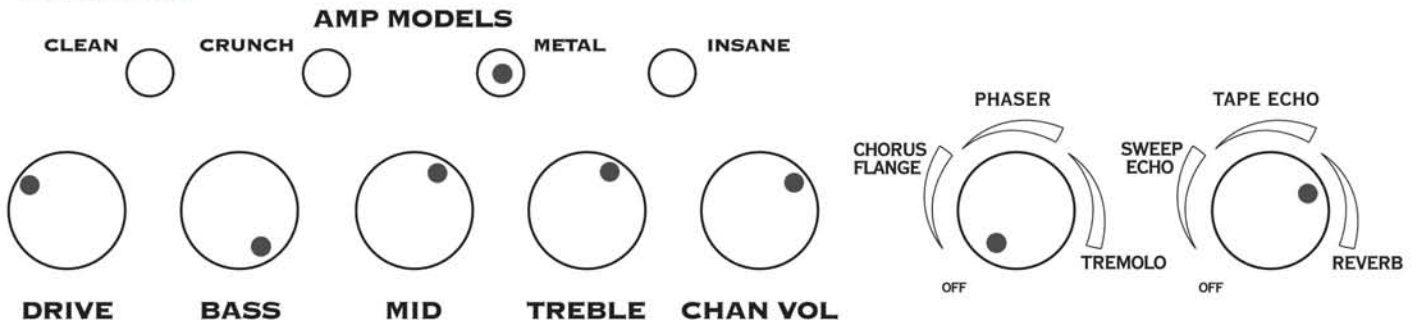

Voodoo Child

(NOTE: Make sure you start the song with your guitar's volume rolled back a bit. For main solos, turn it full up.)

Smooth

Beat It (Rhythm)

Beat It (Lead)

Are You Dead Yet

Beast And The Harlot

Inside The Fire (Rhythm)

Inside The Fire (Lead)

Into The Mirror

Raining Blood

Amber (Clean)

Amber (Echo)

Panama

Seek And Destroy

Your Betrayal (Rhythm)

Sweet Child O' Mine (Intro & Rhythm)

AMP MODELS

CLEAN CRUNCH METAL INSANE

DRIVE BASS MID TREBLE CHAN VOL

PHASER TAPE ECHO

CHORUS FLANGE SWEEP ECHO

TREMOLO REVERB

Sweet Child O' Mine (Lead)

AMP MODELS

CLEAN CRUNCH METAL INSANE

DRIVE BASS MID TREBLE CHAN VOL

PHASER TAPE ECHO

CHORUS FLANGE SWEEP ECHO

TREMOLO REVERB

Stricken

Stairway To Heaven (Clean)