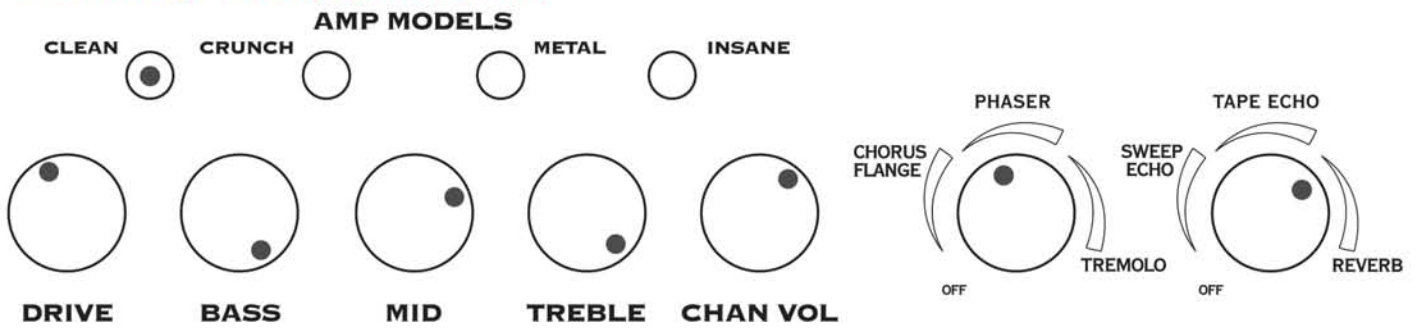

Inside The Fire (Lead)

Into The Mirror

Raining Blood

Amber (Clean)

Amber (Echo)

Panama

Seek And Destroy

Your Betrayal (Rhythm)

Your Betrayal (Lead)

You Give Love

Surrender

Starship Trooper (Rhythm)

Starship Trooper (Lead)

Use Somebody

(NOTE: For quiet clean parts, just roll your guitar's volume back and play a bit lighter.)

AMP MODELS

AMP MODELS

CLEAN CRUNCH METAL INSANE

DRIVE BASS MID TREBLE CHAN VOL

PHASER TAPE ECHO

CHORUS FLANGE SWEEP ECHO

TREMOLO REVERB

Stricken

Stairway To Heaven (Clean)