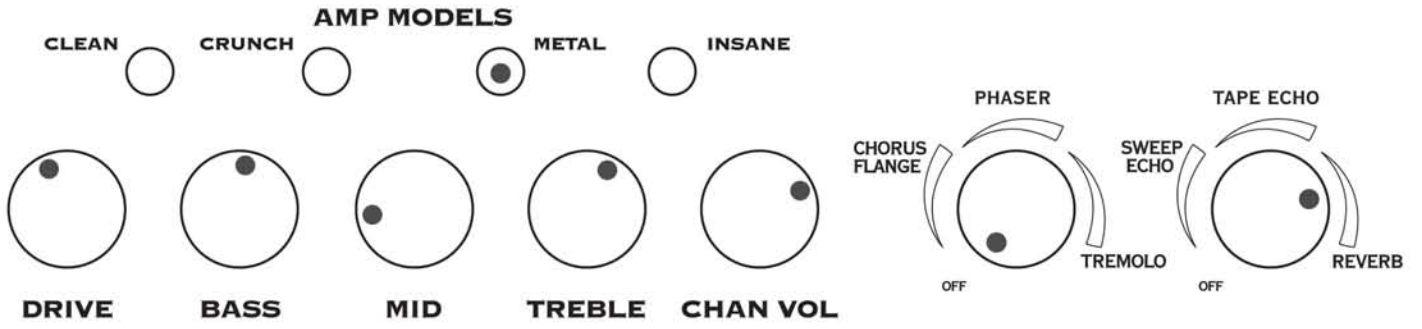

Inside The Fire (Lead)

Into The Mirror

Raining Blood

Amber (Clean)

Amber (Echo)

Panama

Seek And Destroy

Your Betrayal (Rhythm)

Sweet Child O' Mine (Intro & Rhythm)

AMP MODELS

CLEAN CRUNCH METAL INSANE

DRIVE BASS MID TREBLE CHAN VOL

PHASER TAPE ECHO

CHORUS FLANGE SWEEP ECHO

TREMOLO REVERB

Sweet Child O' Mine (Lead)

AMP MODELS

CLEAN CRUNCH METAL INSANE

DRIVE BASS MID TREBLE CHAN VOL

PHASER TAPE ECHO

CHORUS FLANGE SWEEP ECHO

TREMOLO REVERB

Stricken

Stairway To Heaven (Clean)