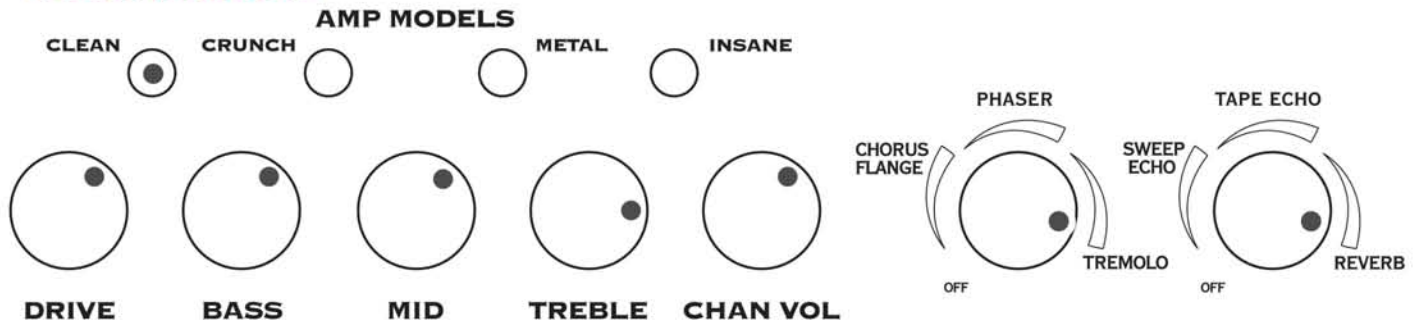

### Clean Reverb

### Super Smooth Lead